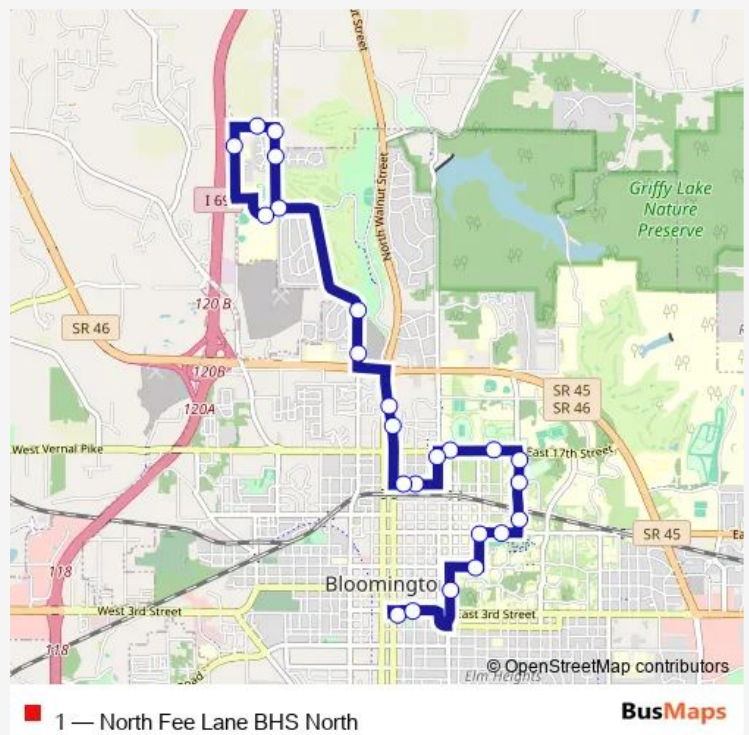

**Bus 1 North Fee Lane BHS North**

[Go to website](#)

**Direction**  
 Cougar Pass and Maroon Drive at BHS North — Transit Center

30 stops

[Open route schedule](#)

- Cougar Pass and Maroon Drive at BHS North
- Maroon Drive and Kinser Pike at BHS North
- Winding Way & Kingsley Dr
- Winding Way and Windcrest Drive - inbound
- Winding Way and Valleyview Drive
- Briarcliff Dive and Valleyview Drive
- Briarcliff Drive and Kinser Pike
- Kinser Pike and West Skyline Drive
- Kinser Pike and Parrish Rd @ the North Kroger Shopping Center (Inbound)
- College Ave @ Miller-Showers Park
- College Ave & 17th St
- College Ave @ Cvs
- 11th St & Walnut St
- Walnut St and 14th St
- 14th & Lincoln @ The Standard
- 14th St & Dunn St at The Standard
- Dunn St & 17th St @ IU Credit Union
- 17th St & Fess Ave @ IU Memorial Stadium
- 17th St @ the IU Alumni Center & Assembly Hall
- Fee Ln @ Briscoe Quad (Southbound-Inbound)

**Route schedule**

Cougar Pass and Maroon Drive at BHS North — Transit Center

Monday	17:35
Tuesday	17:35
Wednesday	17:35
Thursday	17:35
Friday	17:35
Saturday	17:35
Sunday	—

**Route info**

Direction: Cougar Pass and Maroon Drive at BHS North

Stops: 30

Trip Duration: 0 hour 25 min

Fee Ln at Mcnutt Quad

Fee Ln @ Kelley School of Business (Southbound-Inbound)

10th St & Walnut Grove St @ Psychology Building

10th St & Forrest Ave @ Geology and Informatics

Woodlawn Ave and 7th St at Indiana Memorial Union

7th St and Fess Ave (Westbound)

7th St and Indiana Ave

7th St and Dunn St

Dunn St and Kirkwood Ave

Transit Center