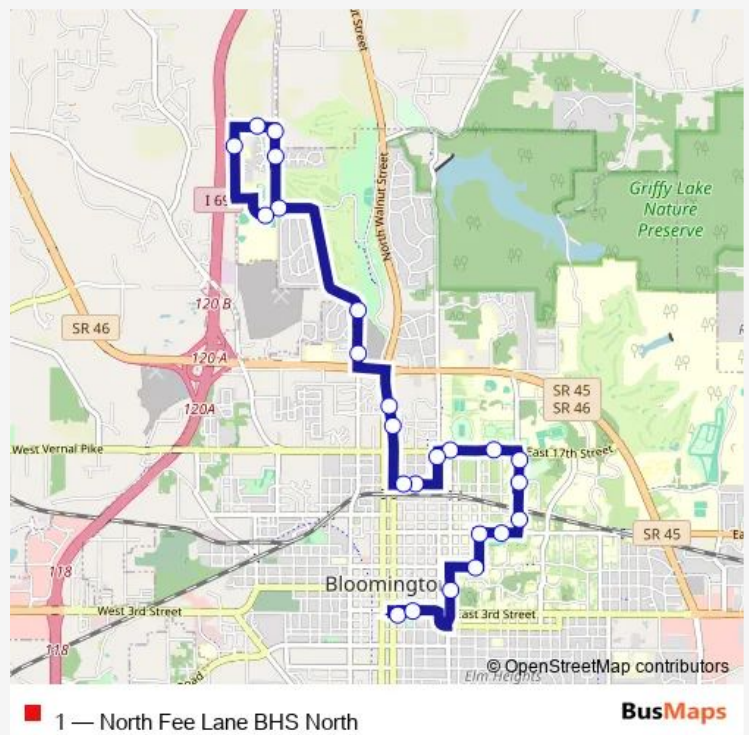

Bus 1 North Fee Lane BHS North

[Go to website](#)

Direction
 Cougar Pass and Maroon Drive at BHS North — Transit Center

30 stops

[Open route schedule](#)

- Cougar Pass and Maroon Drive at BHS North
- Maroon Drive and Kinser Pike at BHS North
- Winding Way & Kingsley Dr
- Winding Way and Windcrest Drive - inbound
- Winding Way and Valleyview Drive
- Briarcliff Dive and Valleyview Drive
- Briarcliff Drive and Kinser Pike
- Kinser Pike and West Skyline Drive
- Kinser Pike and Parrish Rd @ the North Kroger Shopping Center (Inbound)
- College Ave @ Miller-Showers Park
- College Ave & 17th St
- College Ave @ Cvs
- 11th St & Walnut St
- Walnut St and 14th St
- 14th & Lincoln @ The Standard
- 14th St & Dunn St at The Standard
- Dunn St & 17th St @ IU Credit Union
- 17th St & Fess Ave @ IU Memorial Stadium
- 17th St @ the IU Alumni Center & Assembly Hall
- Fee Ln @ Briscoe Quad (Southbound-Inbound)

Route schedule

Cougar Pass and Maroon Drive at BHS North — Transit Center

Monday	06:35-20:35
Tuesday	06:35-20:35
Wednesday	06:35-20:35
Thursday	06:35-20:35
Friday	06:35-20:35
Saturday	07:35-16:35
Sunday	—

Route info

Direction: Cougar Pass and Maroon Drive at BHS North

Stops: 30

Trip Duration: 0 hour 25 min

Fee Ln at Mcnutt Quad

Fee Ln @ Kelley School of Business (Southbound-Inbound)

10th St & Walnut Grove St @ Psychology Building

10th St & Forrest Ave @ Geology and Informatics

Woodlawn Ave and 7th St at Indiana Memorial Union

7th St and Indiana Ave

7th St and Dunn St

Dunn St and Kirkwood Ave

3rd St and Grant St (Inbound-Westbound)

Transit Center