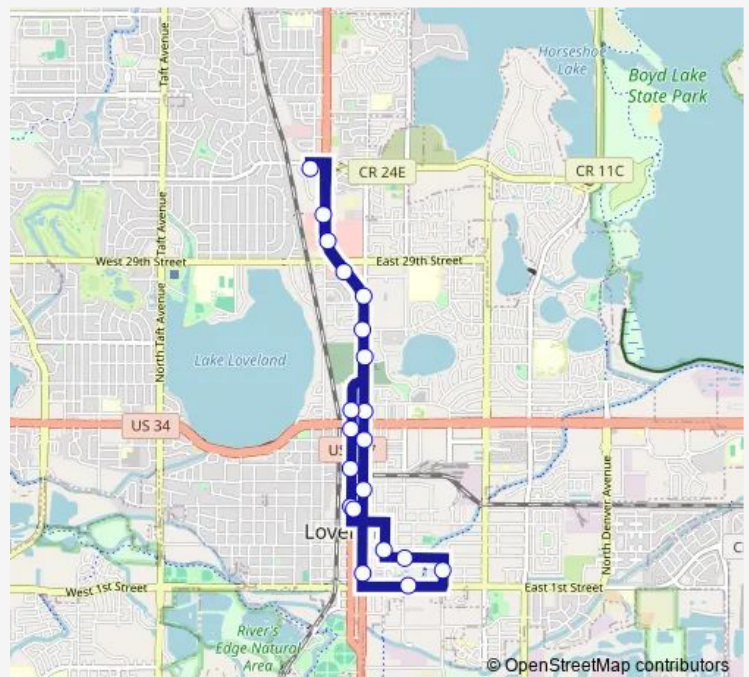

NB Lincoln & E 13th

NB Lincoln & Eisenhower

NB Lincoln & E 20th

NB HWY 287 & Lincoln

NB Garfield & Orchards

North Transfer Point

SB HWY 287 & Orchards

SB HWY 287 & 29th Street

WB 1ST & Monroe

NB Lincoln & 2nd

South Transfer Point & 8th

Route schedule

South Transfer Point & 8th — South Transfer Point & 8th

Monday 06:35-19:05

Tuesday 06:35-19:05

Wednesday 06:35-19:05

Thursday 06:35-19:05

Friday 06:35-19:05

Saturday 08:35-17:05

Sunday —

Route info

Direction: South Transfer Point & 8th

Stops: 21

Trip Duration: 0 hour 27 min

1 — Route 1

1 Bus time schedules and route maps are available in an offline PDF at busmaps.com. Use the busmaps.com website to see live bus times, train schedule or subway schedule, and step-by-step directions for all public transit in Loveland