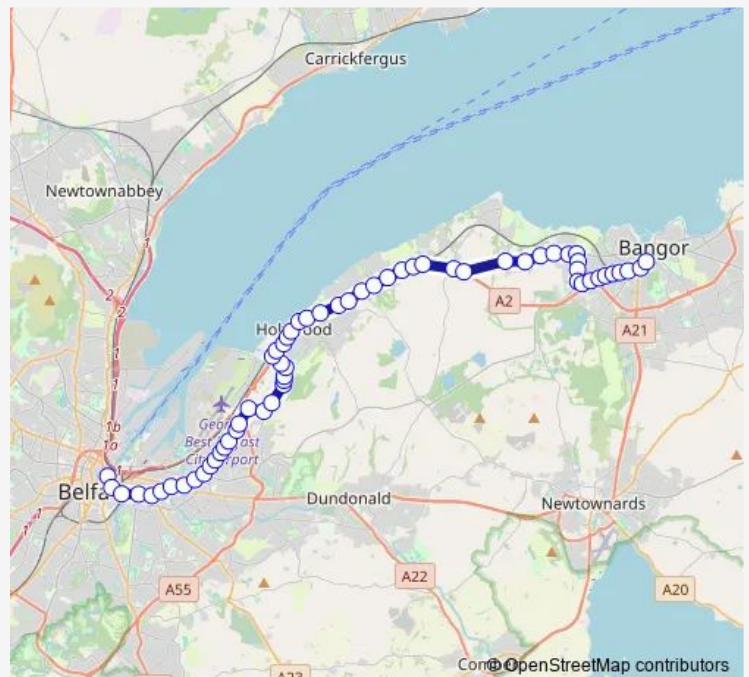

Bus 1 Bangor Buscentre - Laganside Buscentre - Belfast

[Go to website](#)

Direction

Bangor Buscentre — Laganside Buscentre

59 stops

[Open route schedule](#)

Bangor Buscentre

Croft Street

Ballymoney Road

Seahill Road

Larch Hill

Route schedule

Bangor Buscentre — Laganside Buscentre

Monday 14:45

Tuesday 14:45

Wednesday 14:45

Thursday 14:45

Friday 14:45

Saturday —

Sunday —

Route info

Direction: Bangor Buscentre

Stops: 59

Trip Duration: 0 hour 55 min

1 — Bangor Buscentre - Laganside Buscentre - Belfast

Ballygrainey Road

Station Road

Ulster Folk and Transport Museum

Culloden Hotel

Marino

Ballymenoch Park

Priory