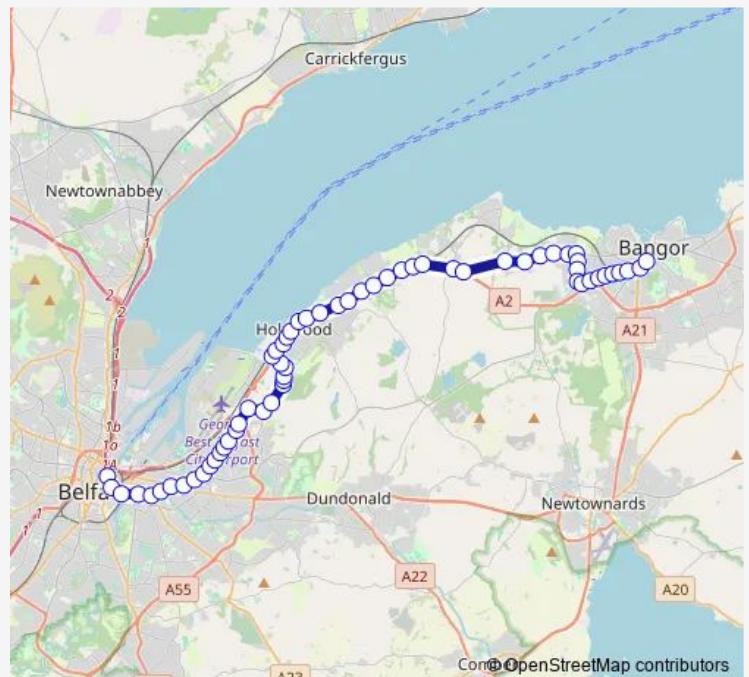

Bus 1 Bangor Buscentre - Laganside Buscentre - Belfast

[Go to website](#)

Direction

Bangor Buscentre — Laganside Buscentre

59 stops

[Open route schedule](#)

Bangor Buscentre

Croft Street

Ballymoney Road

Seahill Road

Larch Hill

Route schedule

Bangor Buscentre — Laganside Buscentre

Monday 14:45

Tuesday 14:45

Wednesday 14:45

Thursday 14:45

Friday 14:45

Saturday —

Sunday —

Route info

Direction: Bangor Buscentre

Stops: 59

Trip Duration: 0 hour 55 min

1 — Bangor Buscentre - Laganside Buscentre - Belfast

Ballygrainey Road

Station Road

Ulster Folk and Transport Museum

Culloden Hotel

Marino

Ballymenoch Park

Priory