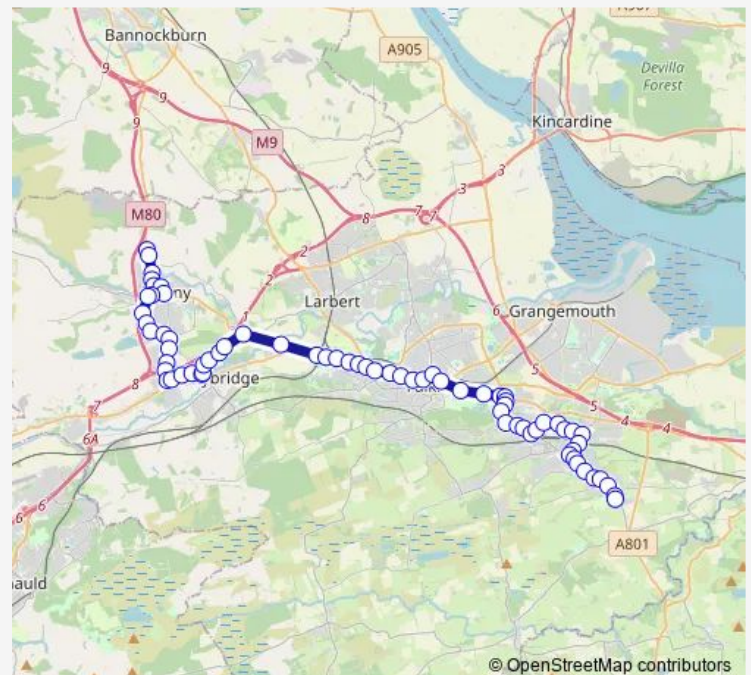

before Singers Place

Dickburn Crescent

Drove Loan

Route schedule

Ingleston Avenue — Stance Turning Circle

Monday 05:08-21:20

Tuesday 05:08-21:20

Wednesday 05:08-21:20

Thursday 05:08-21:20

Friday 05:08-21:20

Saturday 06:14-21:20

Sunday 07:58-21:20

Route info

Direction: Ingleston Avenue

Stops: 70

Trip Duration: 1 hour 4 min

Wellpark Terrace

High Street

Peathill Road

Highland Dykes Crescent

Robertson Avenue

Norwood Court

West Of Checkbar

Power Station