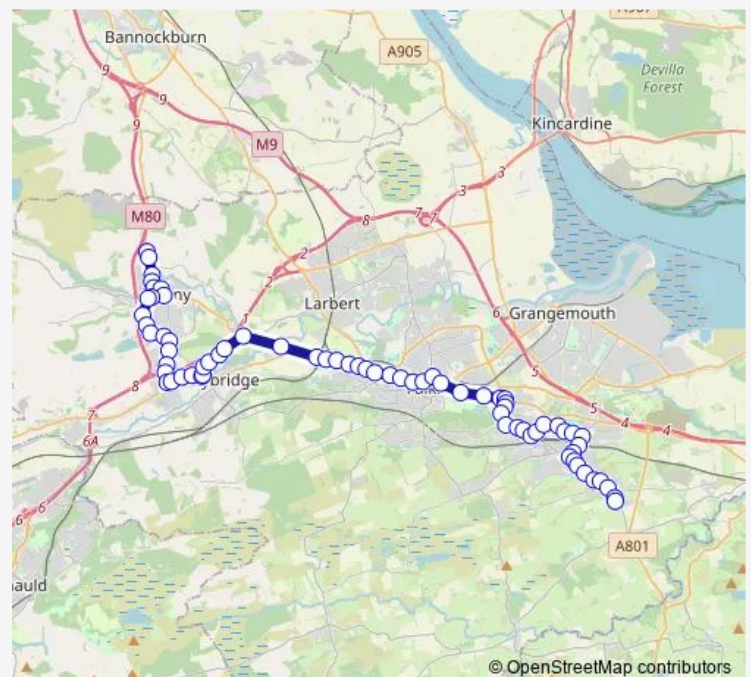

before Singers Place

Dickburn Crescent

Drove Loan

Route schedule

Ingleston Avenue — Stance Turning Circle

Monday 05:08-21:20

Tuesday 05:08-21:20

Wednesday 05:08-21:20

Thursday 05:08-21:20

Friday 05:08-21:20

Saturday 06:14-21:20

Sunday 07:58-21:20

Route info

Direction: Ingleston Avenue

Stops: 70

Trip Duration: 1 hour 4 min

Wellpark Terrace

High Street

Peathill Road

Highland Dykes Crescent

Robertson Avenue

Norwood Court

West Of Checkbar

Power Station