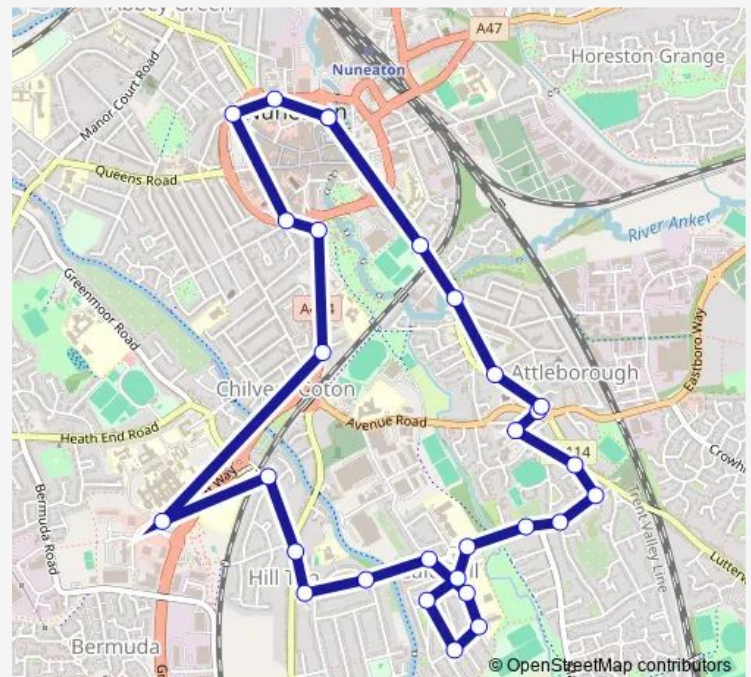

Thursday 07:00-18:03

Friday 07:00-18:03

Saturday 07:00-18:33

Sunday —

Route info

Direction: Bus Station

Stops: 29

Trip Duration: 0 hour 34 min

1 — Red Deeps - Nuneaton

Highfield Road

Green

Highfield Road

Avenue Road

Trinity Walk

Lister Street

Anker Street

Rope Walk

Riversley Road

Home Park Road

George Eliot Hospital Main Entrance

Featherstone Close

Middlemarch Road

Dorlecote

Sorrell Road

Direction: Bus Station

Stops: 29

Trip Duration: 0 hour 34 min

Trinity Walk

Lister Street

Anker Street

Bus Station

1 Bus time schedules and route maps are available in an offline PDF at busmaps.com. Use the busmaps.com website to see live bus times, train schedule or subway schedule, and step-by-step directions for all public transit in Attleborough