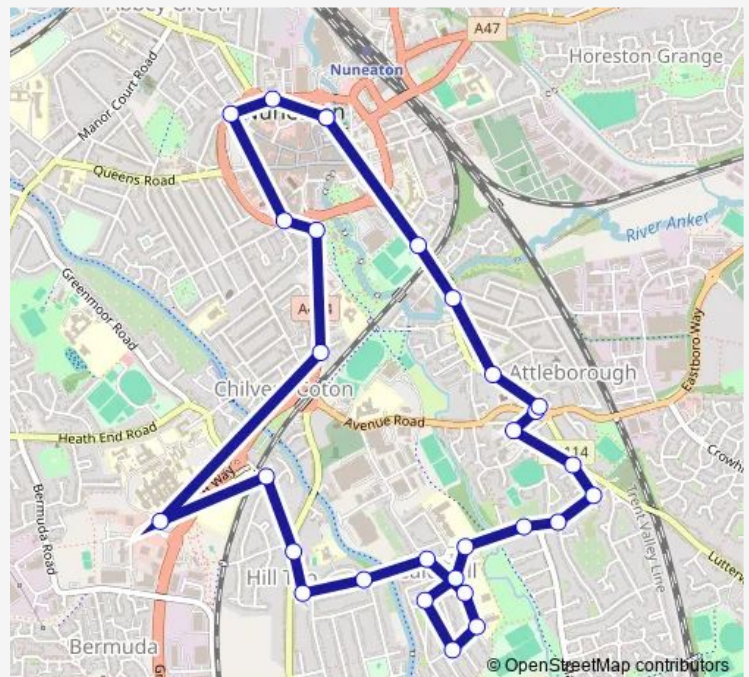

Thursday 07:00-18:03

Friday 07:00-18:03

Saturday 07:00-18:33

Sunday —

Route info

Direction: Bus Station

Stops: 29

Trip Duration: 0 hour 34 min

1 — Red Deeps - Nuneaton

Highfield Road

Green

Highfield Road

Avenue Road

Trinity Walk

Lister Street

Anker Street

Rope Walk

Riversley Road

Home Park Road

George Eliot Hospital Main Entrance

Featherstone Close

Middlemarch Road

Dorlecote

Sorrell Road

Monday 18:33

Tuesday 18:33

Wednesday 18:33

Thursday 18:33

Friday 18:33

Saturday —

Sunday —

Route info