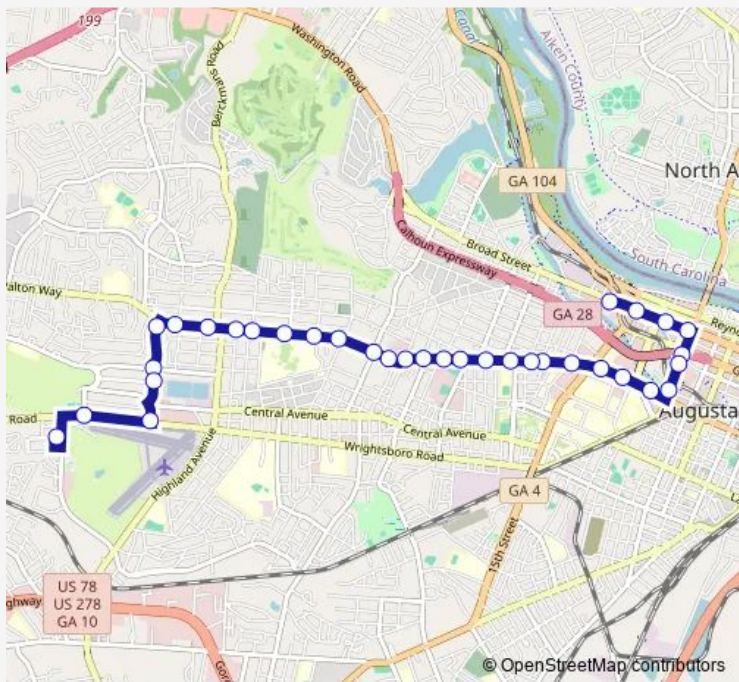

## Bus 1 Rt 1 Blue - Walton Way

[Go to website](#)

**Direction**  
 Transfer Facility — Damascus Rd @ Jaguar Way  
 34 stops  
[Open route schedule](#)

- Transfer Facility
- Broad St @ Fifteenth St Ob
- Broad St @ Fourteenth St Ob
- Broad St @ Thirteenth St Ob
- Thirteenth St - John C Calhoun Expy
- Thirteenth St - River Ridge Apartments
- Thirteenth St @ Independence Dr - Fenwick St
- Walton Way @ Dantignac St Ob
- Walton Way - Peabody Apartments
- Walton Way - Augusta University Admin Bldg
- Walton Way @ Chafee Ave
- Walton Way @ Bohler Ave Ob
- Walton Way @ Tuttle St
- Walton Way @ Crawford Ave Ob
- Walton Way @ Holden St
- Walton Way @ Baker Ave
- Walton Way @ Metcalf St Ob
- Walton Way @ Heard Ave
- Walton Way @ Hickman Rd
- Walton Way - Bon Air Apartments Ob
- Walton Way @ Milledge Rd Ob

Route schedule  
 Transfer Facility — Damascus Rd @ Jaguar Way

Monday	06:33-17:13
Tuesday	06:33-17:13
Wednesday	06:33-17:13
Thursday	06:33-17:13
Friday	06:33-17:13
Saturday	10:23-17:03
Sunday	—

Route info  
 Direction: Transfer Facility  
 Stops: 34  
 Trip Duration: 0 hour 37 min

## Route schedule

Damascus Rd @ Jaguar Way — Transfer Facility

Monday 07:10-17:50

Tuesday 07:10-17:50

Wednesday 07:10-17:50

Thursday 07:10-17:50

Friday 07:10-17:50

Saturday 11:00-17:40

## Route info

Direction: Damascus Rd @ Jaguar Way

Stops: 40

Trip Duration: 0 hour 43 min

Walton Way @ St Sebastian Way

Walton Way @ Dantignac St Ib

Twelfth St @ Walton Way

Twelfth St @ Dugas St