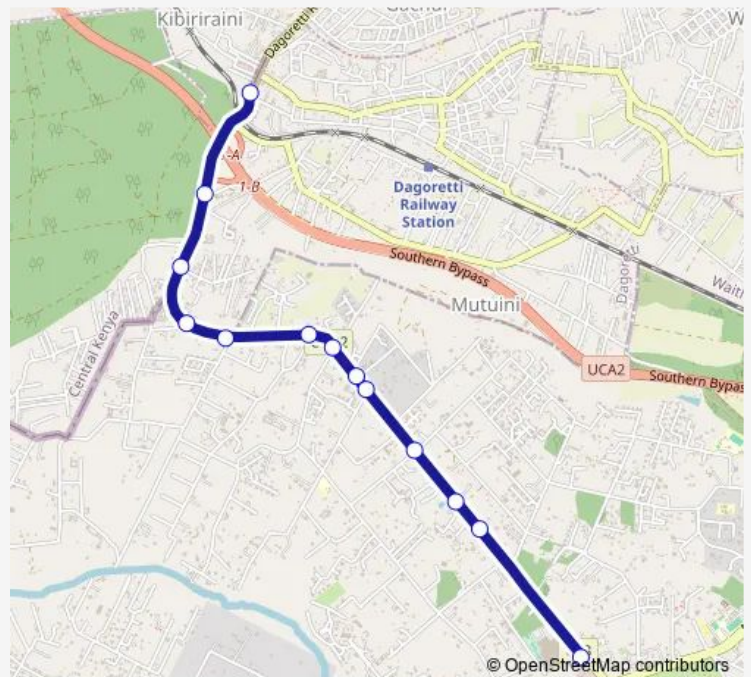

### Direction

Karen/The Hub — Dagoretti Market

13 stops

[Open route schedule](#)

Karen/The Hub

Nyumbani Diagnostic Lab

Nyumbani

Kenya Defense

### Route schedule

Karen/The Hub — Dagoretti Market

Monday 06:00

Tuesday 06:00

Wednesday 06:00

Thursday 06:00

Friday 06:00

Saturday 06:00

### Route info

Direction: Karen/The Hub

Stops: 13

Trip Duration: 0 hour 15 min

■ 1 — Karen-Karinde-Dagoretti Market

**Direction**

Dagoretti Market — Karen/The Hub

15 stops

## Route schedule

Dagoretti Market — Karen/The Hub

Monday 06:00

Tuesday 06:00

Wednesday 06:00

Thursday 06:00

Friday 06:00

Saturday 06:00