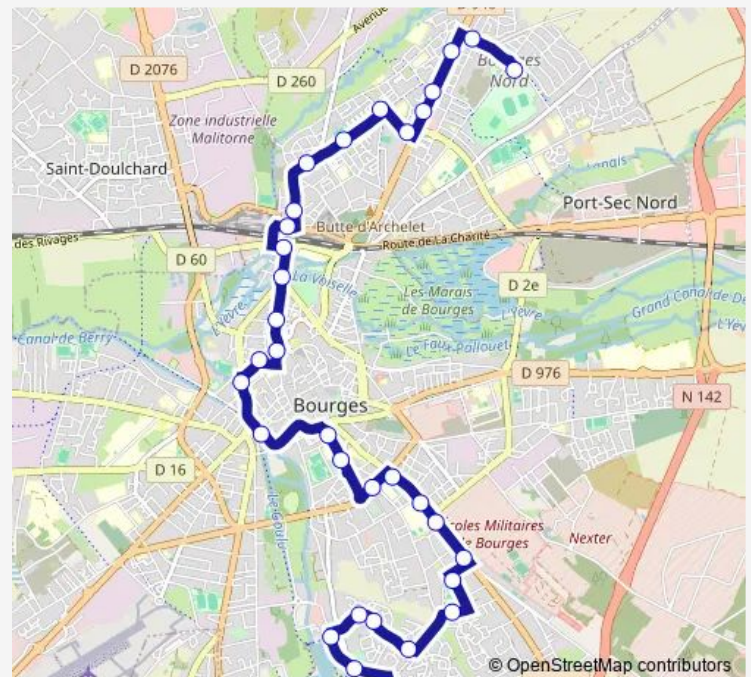

Thursday 05:56-20:25

Friday 05:56-20:25

Saturday 05:56-20:19

Sunday 08:52-19:51

Route info

Direction: La Rottée

Stops: 34

Trip Duration: 0 hour 49 min

1 — Creps - Rottee

BusMaps

Prés Fichaux

Gare SnCF

Général Challe

Ampère

Franklin

Sente aux Loups

Wednesday 05:58-20:37

Thursday 05:58-20:37

Friday 05:58-20:37

Saturday 05:58-20:37

Sunday 09:10-20:03

Route info

Direction: Creps

Stops: 34