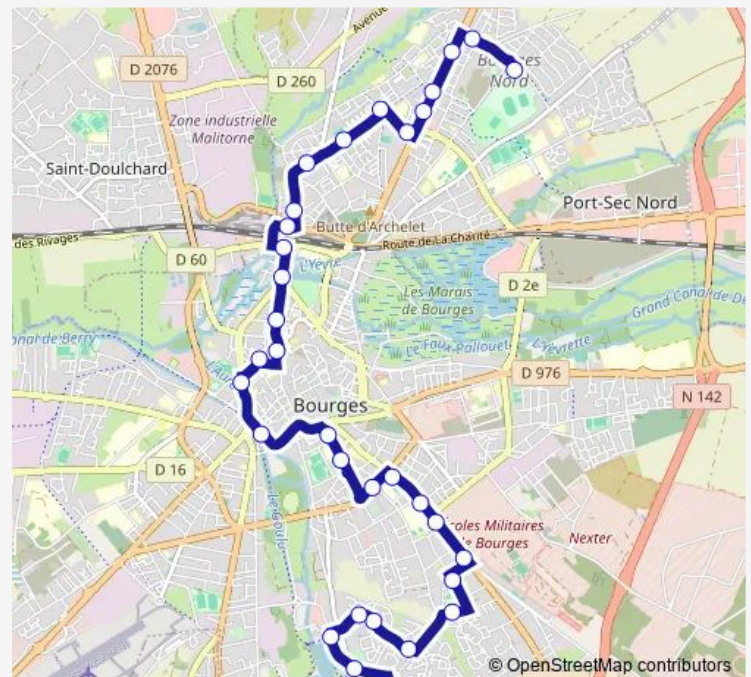

Thursday 05:56-20:25

Friday 05:56-20:25

Saturday 05:56-20:19

Sunday 08:52-19:51

Route info

Direction: La Rottée

Stops: 34

Trip Duration: 0 hour 51 min

1 — Creps - Rottee

BusMaps

Prés Fichaux

Gare SnCF

Général Challe

Ampère

Franklin

Sente aux Loups

Wednesday 05:58-20:37

Thursday 05:58-20:37

Friday 05:58-20:37

Saturday 05:58-20:37

Sunday 09:10-20:03

Route info

Direction: Creps

Stops: 34