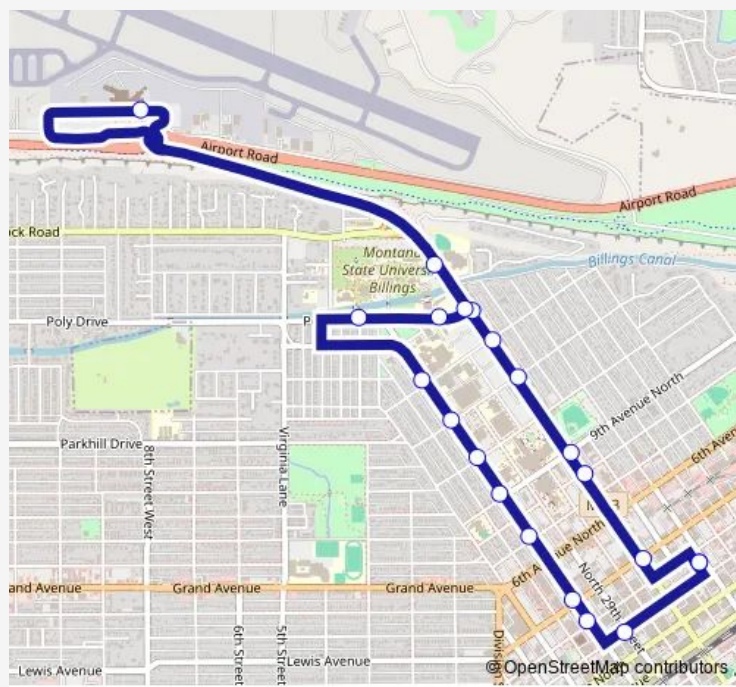

Bus 1 Downtown Circulator

[Go to website](#)

Direction
 Downtown Transfer Center- 220 North 25th Street —
 Downtown Transfer Center- 220 North 25th Street

21 stops

[Open route schedule](#)

Downtown Transfer Center- 220 North 25th Street

North 30th Street and 10th Avenue North

North 30th Street and 9th Avenue North

North 30th Street and 7th Avenue North

North 30th Street and 4th Avenue North

North 30th Street and 3rd Avenue North

2nd Avenue North & North 29th Street

Downtown Transfer Center- 220 North 25th Street

Route schedule

Downtown Transfer Center- 220 North 25th Street —
 Downtown Transfer Center- 220 North 25th Street

Monday	05:45-20:00
Tuesday	05:45-20:00
Wednesday	05:45-20:00
Thursday	05:45-20:00
Friday	05:45-20:00
Saturday	—
Sunday	—

Route info

Direction: Downtown Transfer Center- 220 North 25th Street

Stops: 21

Trip Duration: 0 hour 23 min

1 — Downtown Circulator

1 Bus time schedules and route maps are available in an offline PDF at busmaps.com. Use the busmaps.com website to see live bus times, train schedule or subway schedule, and step-by-step directions for all public transit in Billings