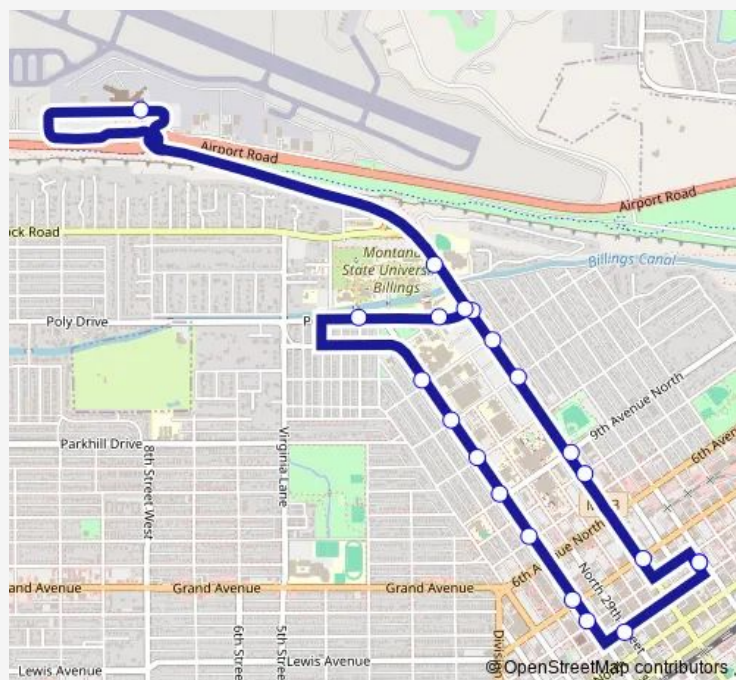

Bus 1 Downtown Circulator

[Go to website](#)

Direction
 Downtown Transfer Center- 220 North 25th Street —
 Downtown Transfer Center- 220 North 25th Street

21 stops

[Open route schedule](#)

Downtown Transfer Center- 220 North 25th Street

North 30th Street and 10th Avenue North

North 30th Street and 9th Avenue North

North 30th Street and 7th Avenue North

North 30th Street and 4th Avenue North

North 30th Street and 3rd Avenue North

2nd Avenue North & North 29th Street

Downtown Transfer Center- 220 North 25th Street

Route schedule

Downtown Transfer Center- 220 North 25th Street —
 Downtown Transfer Center- 220 North 25th Street

Monday	05:45-20:00
Tuesday	05:45-20:00
Wednesday	05:45-20:00
Thursday	05:45-20:00
Friday	05:45-20:00
Saturday	—
Sunday	—

Route info

Direction: Downtown Transfer Center- 220 North 25th Street

Stops: 21

Trip Duration: 0 hour 23 min

1 — Downtown Circulator

1 Bus time schedules and route maps are available in an offline PDF at busmaps.com. Use the busmaps.com website to see live bus times, train schedule or subway schedule, and step-by-step directions for all public transit in Billings