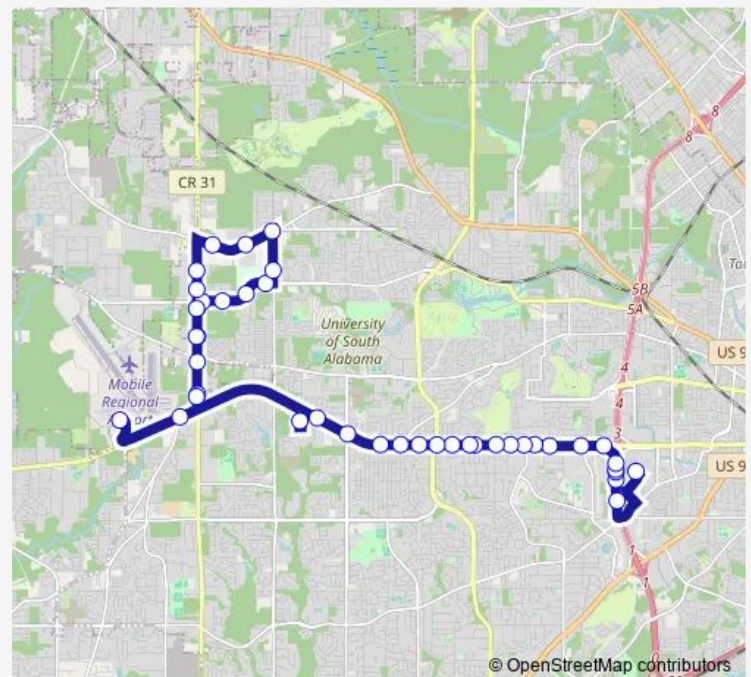

Airport WB at Bellvue

Airport WB at Lakewood

Airpot WB at Suzanne

Airport WB at April St

Airport WB at University

Airport WB at General Bullard Blvd

Airport WB at Bit and Spur

Airtort WB at Highland Woods

Airport WB at Hillcrest

Route schedule

Bel Air Mall — Airport Station

Monday	06:00-18:00
Tuesday	06:00-18:00
Wednesday	06:00-18:00
Thursday	06:00-18:00
Friday	06:00-18:00
Saturday	07:00-18:00
Sunday	—

Route info

Direction: Bel Air Mall

Stops: 42

Trip Duration: 0 hour 50 min

Airport WB at Wintzells

Providence Hospital

NB Schillinger Rd at Lowes

NB Schillinger Rd at Monk Ave

NB Schillinger Rd at 7th Ave

Saturday 07:00-18:00

Sunday —

Route info

Direction: Airport Station

Stops: 32

Trip Duration: 0 hour 45 min

I 65 SR EB at O Charleys

I 65 SR SB at Family Inn