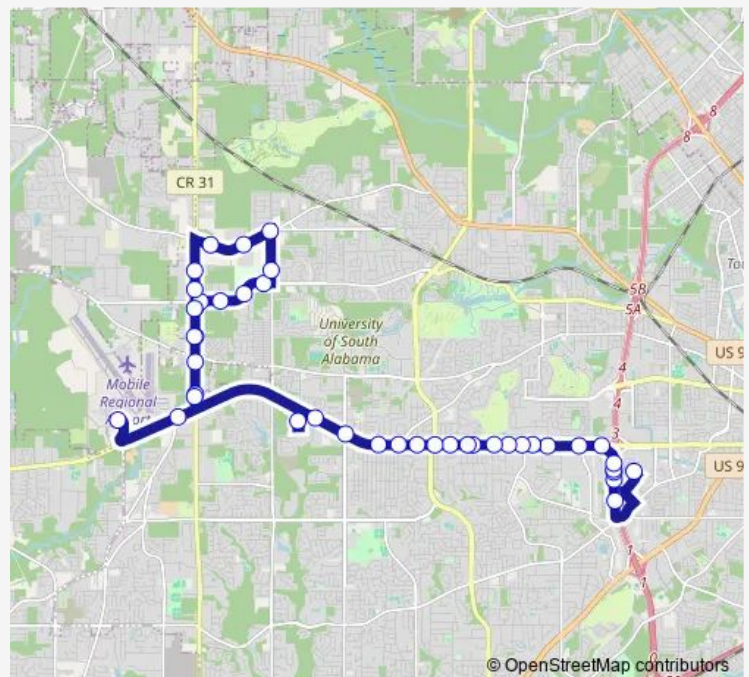

Airport WB past McGregor

Airport WB at Old Blockbuster

Airport WB at Bellvue

Airport WB at Lakewood

Airpot WB at Suzanne

Airport WB at April St

Airport WB at University

Airport WB at General Bullard Blvd

Airport WB at Bit and Spur

Airtort WB at Highland Woods

Airport WB at Hillcrest

Route schedule

Bel Air Mall — Airport Station

Monday	06:00-18:00
Tuesday	06:00-18:00
Wednesday	06:00-18:00
Thursday	06:00-18:00
Friday	06:00-18:00
Saturday	07:00-18:00
Sunday	—

Route info

Direction: Bel Air Mall

Stops: 42

Trip Duration: 0 hour 50 min

Airport WB at Wintzells

Providence Hospital

NB Schillinger Rd at Lowes

NB Schillinger Rd at Monk Ave

Saturday 07:00-18:00

Sunday —

Route info

Direction: Airport Station

Stops: 32

Trip Duration: 0 hour 45 min

I 65 SR EB at O Charleys

I 65 SR SB at Family Inn