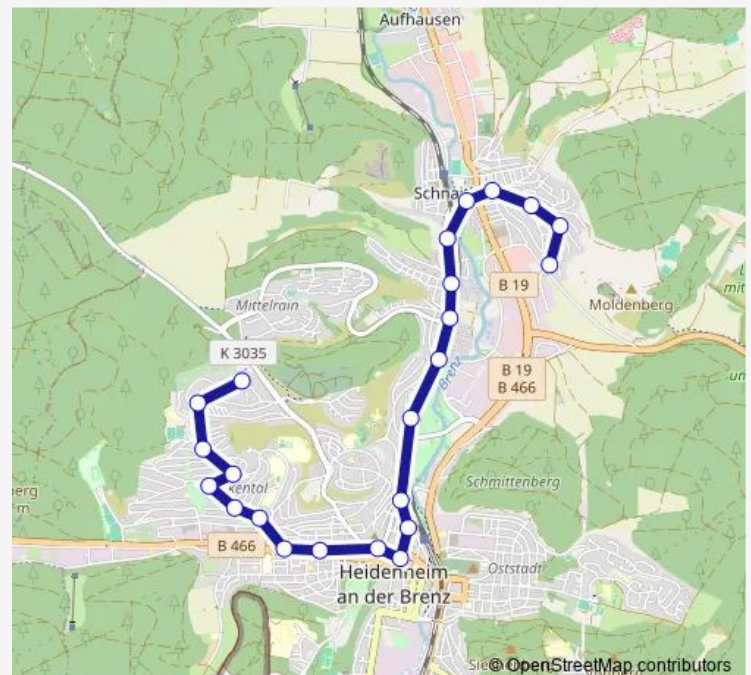

### Route schedule

Schnaitheim Löwen — Heidenheim Zoh

Monday 05:28

Tuesday 05:28

Wednesday 05:28

Thursday 05:28

Friday 05:28

Saturday —

### Route info

Direction: Schnaitheim Löwen

Stops: 11

Trip Duration: 0 hour 14 min