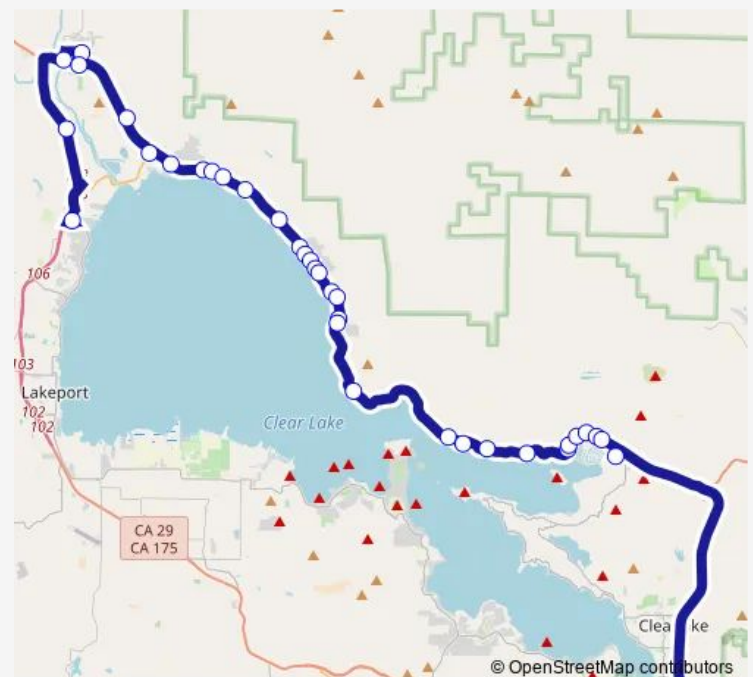

Foothill

Highway 20 and 1st Street

Highway 20 and 5th Avenue

Highway 20 and 9th Avenue (Lucerne Harbor Park)

13th Avenue and Highway 20 (Community Garden)

16th Avenue and Highway 20 (Old Abandoned Monument Sign)

Lakeshore & Hwy. 20

Highway 20 just before Bell Ray Avenue

Rivera Motel-Laurel Dell

### Route schedule

Sutter Lakeside Hospital — Ray's Food Place/Walmart

Monday 06:35-19:30

Tuesday 06:35-19:30

Wednesday 06:35-19:30

Thursday 06:35-19:30

Friday 06:35-19:30

Saturday 10:30-15:30

### Route info

Direction: Sutter Lakeside Hospital

Stops: 36

Trip Duration: 1 hour 20 min

1 — Northshore, Clearlake to Lakeport

Driftwood Lounge

Bruner Dr. gravel pull out

Highway 20 and Glenhaven Drive