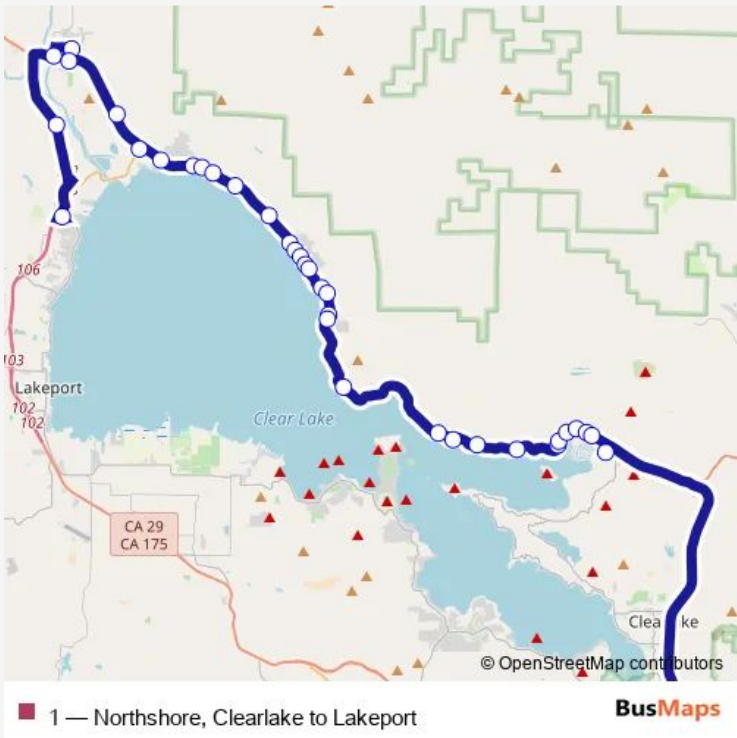

**Bus 1 Northshore, Clearlake to Lakeport**

[Go to website](#)

**Direction**  
 Sutter Lakeside Hospital — Ray's Food Place/Walmart  
 36 stops  
[Open route schedule](#)

- Sutter Lakeside Hospital
- Mocking Bird Ln.
- Main St. & Hwy. 20
- Upper Lake High School
- Running Creek Casino
- Robinson Rancheria & Hwy. 20
- Sentry Market
- Collier
- Bat House across from Hinman Park
- Marina Grill
- Nice Post Office
- The Harbor
- Foothill
- Highway 20 and 1st Street
- Highway 20 and 5th Avenue
- Highway 20 and 9th Avenue (Lucerne Harbor Park)
- 13th Avenue and Highway 20 (Community Garden)
- 16th Avenue and Highway 20 (Old Abandoned Monument Sign)
- Lakeshore & Hwy. 20
- Highway 20 just before Bell Ray Avenue
- Rivera Motel-Laurel Dell

**Route info**  
 Direction: Sutter Lakeside Hospital  
 Stops: 36  
 Trip Duration: 1 hour 20 min

Driftwood Lounge

Bruner Dr. gravel pull out

Highway 20 and Glenhaven Drive

Indian Beach Resort

Blue Fish Cove

Highway 20 and Lakeview Drive

Tower Mart

The Barn

Highway 20 and Lakeland Street

East Lake High School

Highway 20 at Highway 20 Burgers

Hwy. 20 & Keys Blvd.

Orchard Shores

## Route info

Direction: Ray's Food Place/Walmart

Stops: 37

Trip Duration: 1 hour 16 min

The Harbor

Foothill

Nice Post Office

Nice Market