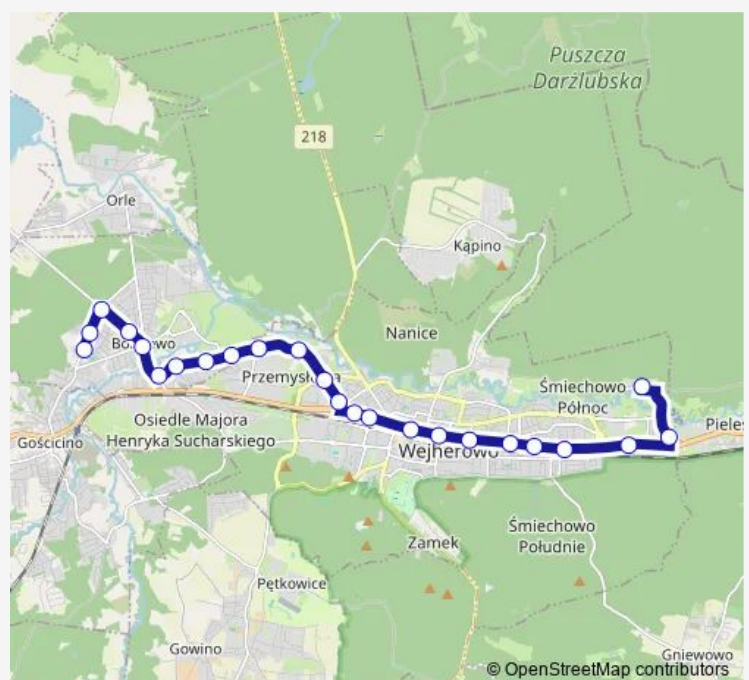

Wejherowo Reja 02 n/ż

Wejherowo Ceynowy SKM Śmiechowo 02

Route schedule

Bolszewo Leśna - Szkoła 02 — Wejherowo Os. Fenikowskiego 01

Monday	04:15-23:36
Tuesday	04:15-23:36
Wednesday	04:15-23:36
Thursday	04:15-23:36
Friday	04:15-23:36
Saturday	04:25-23:36
Sunday	04:25-23:36

Route info

Direction: Bolszewo Leśna - Szkoła 02

Stops: 24

Trip Duration: 0 hour 31 min

Wejherowo Gdańska 02 n/ż

Wejherowo Orzeszkowej 04

Wejherowo Os. Fenikowskiego 01

Direction

Tuesday 04:34-23:04

Wednesday 04:34-23:04

Thursday 04:34-23:04

Friday 04:34-23:04

Saturday 05:34-23:04

Sunday 05:34-23:04

Route info

Direction: Wejherowo Os. Fenikowskiego 01

Stops: 25

Trip Duration: 0 hour 34 min

1 Bus time schedules and route maps are available in an offline PDF at busmaps.com. Use the busmaps.com website to see live bus times, train schedule or subway schedule, and step-by-step directions for all public transit in Wejherowo