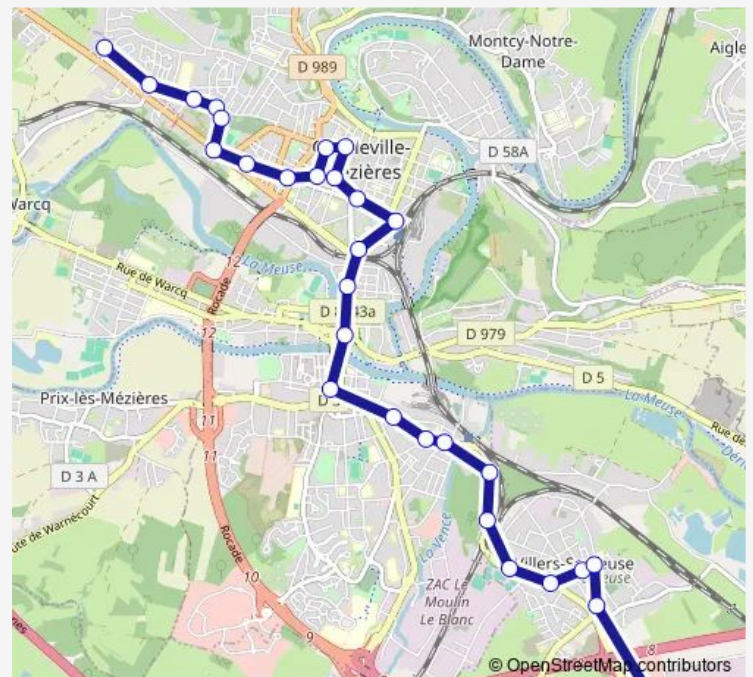

Saturday 08:26-15:28

Sunday —

Route info

Direction: Centre commercial Villers

Stops: 29

Trip Duration: 0 hour 45 min

Boutet

Renaudin