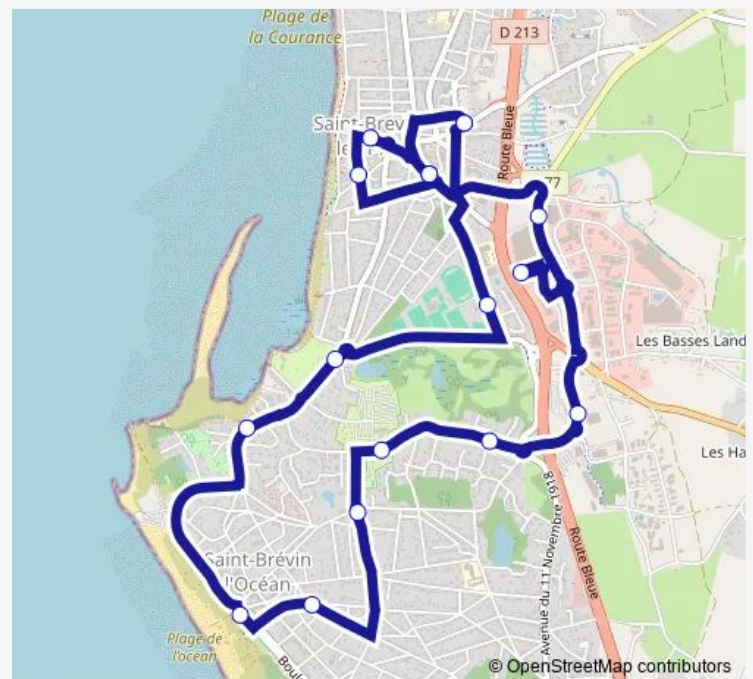

Pôle d'échanges de la Bresse

Place du Marché

Centre des Pins

Maison médicale

Collège René Guy Cadou

La Courance

Pointeau Val d'Or

Centre de l'Océan

Saturday 07:50-18:10

Sunday 09:20-17:55

Route info

Direction: Pôle d'échanges de la Bresse

Stops: 17

Trip Duration: 0 hour 25 min

1 Bus time schedules and route maps are available in an offline PDF at busmaps.com. Use the busmaps.com website to see live bus times, train schedule or subway schedule, and step-by-step directions for all public transit in Saint-Brevin-les-Pins