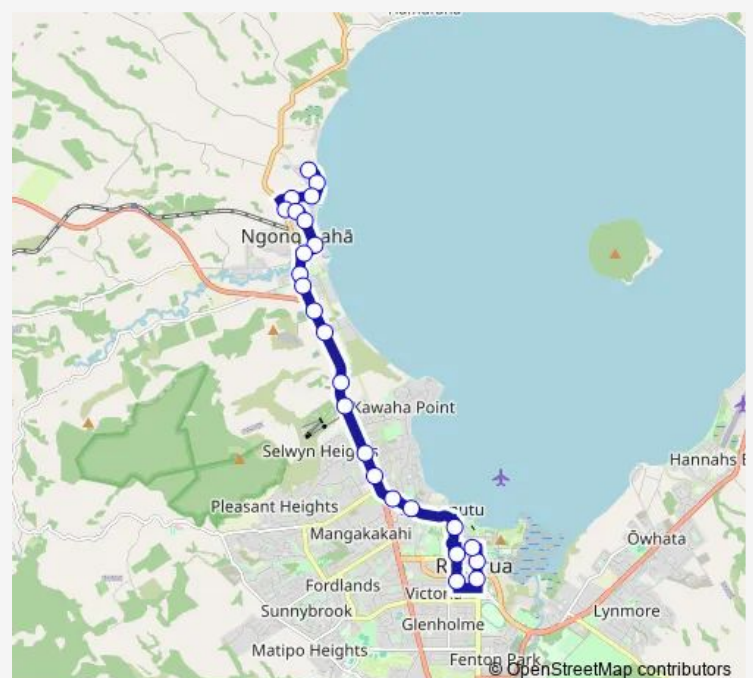

### Route schedule

Ranginui Street - Camellia Drive — Rotorua CBD - Arawa Street

Monday 06:35-18:25

Tuesday 06:35-18:25

Wednesday 06:35-18:25

Thursday 06:35-18:25

Friday 06:35-18:25

Saturday 06:35-18:25

### Route info

Direction: Ranginui Street - Camellia Drive

Stops: 25

Trip Duration: 0 hour 25 min

1 — Ngongotaha - Rotorua Cbd

Rotorua Central Mall - South

Fenton Street - Opposite Pak N Save

Fenton Street - Fronting No. 1241

## Direction

Rotorua CBD - Arawa Street — Ranginui Street - Camellia Drive

27 stops

[Open route schedule](#)

Rotorua CBD - Arawa Street

Rotorua Hospital - North (Pukeroa Street)

Lake Road - Fronting No. 112-116

## Route info

Direction: Rotorua CBD - Arawa Street

Stops: 27

Trip Duration: 0 hour 25 min

Leonard Road

Landscape Drive

Ranginui Street - Camellia Drive

1 Bus time schedules and route maps are available in an offline PDF at [busmaps.com](https://busmaps.com). Use the [busmaps.com](https://busmaps.com) website to see live bus times, train schedule or subway schedule, and step-by-step directions for all public transit in Rotorua