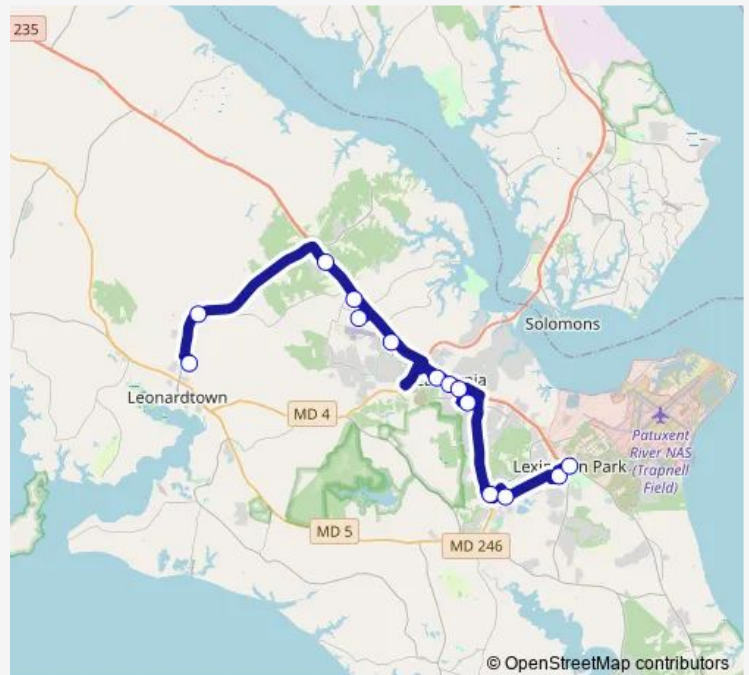

Thursday 06:00-18:00

Friday 06:00-18:00

Saturday —

Sunday —

Route info

Direction: Tulagi Place

Stops: 12

Trip Duration: 0 hour 56 min

1 — Leonardtown to Lexington Park via California

## Direction

Government Center — Tulagi Place

14 stops

[Open route schedule](#)

Government Center

MD 245 opp. Mcintosh Rd. Sb

MD 235 S. opp. Hollywood Medical Center

Bean Medical Center

Pathways (Airport View Rd.)

Wildewood Center (Medical Center/Belk)

First Colony Target

Laurel Glen Shopping Center (K-Mart)

Wal-Mart

Amber Dr. and Meath Rd. (Hickory Hills)

Fox Chase Dr. at Lexington Dr.

Westbury Blvd. at Great Mills Rd.