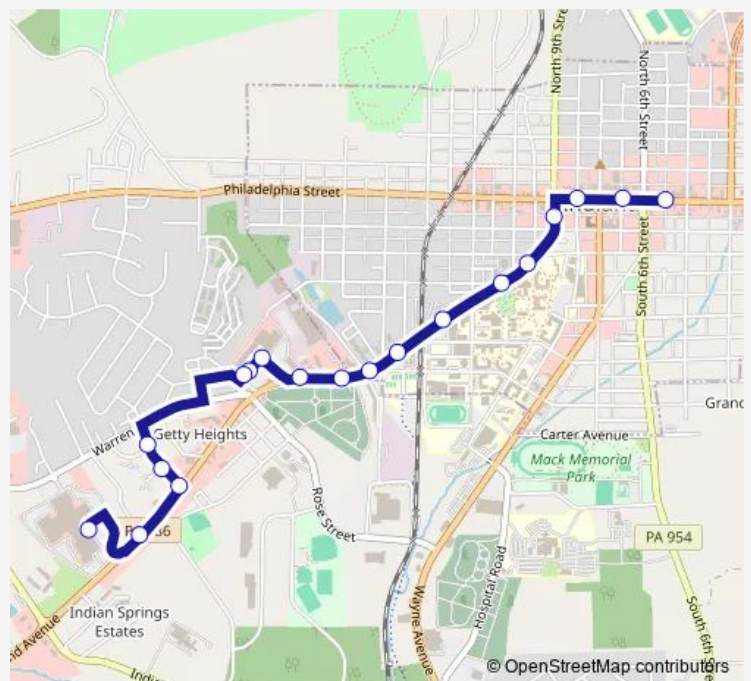

Monday 06:20-20:20

Tuesday 06:20-20:20

Wednesday 06:20-20:20

Thursday 06:20-20:20

Friday 06:20-20:20

Saturday 07:20-16:20

Sunday —

Route info

Direction: Indiana Mall - DMV Entrance

Stops: 42

Trip Duration: 0 hour 40 min

1 — Route 1

IUP Elkin Hall

Gompers Avenue (Rte 286 East)

Philadelphia St (S. 8th St)

Philadelphia St (Carpenter Ave)

Oakland at Mcknight Rd

Indiana Mall - DMV Entrance

Route schedule

Philadelphia St (N Taylor Ave) — Indiana Mall - DMV Entrance

Monday 06:00-21:00

Tuesday 06:00-21:00

Wednesday 06:00-21:00

Thursday 06:00-21:00

Friday 06:00-21:00

Saturday 08:00-17:00

Sunday —

Route info

Direction: Philadelphia St (N Taylor Ave)

Stops: 19

Trip Duration: 0 hour 15 min

1 Bus time schedules and route maps are available in an offline PDF at busmaps.com. Use the busmaps.com website to see live bus times, train schedule or subway schedule, and step-by-step directions for all public transit in Indiana