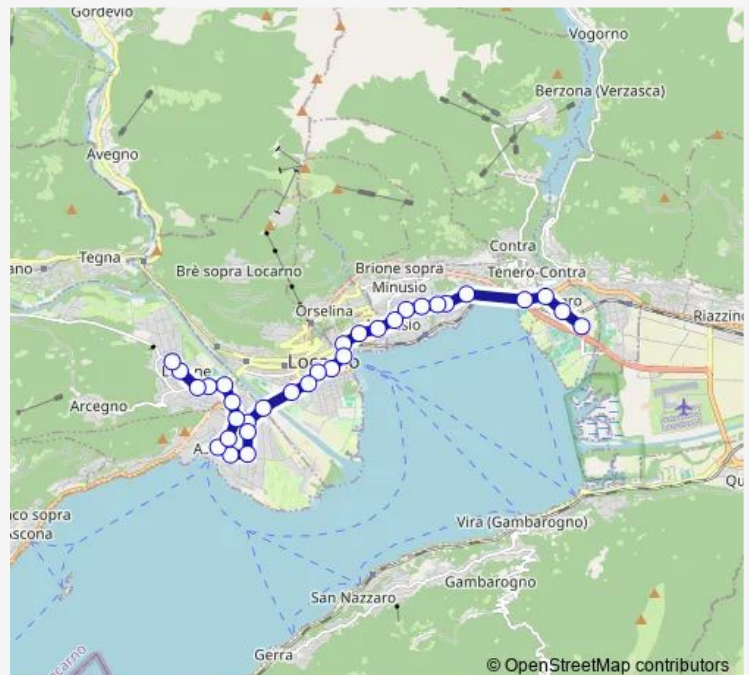

Thursday 04:44

Friday 04:44

Saturday —

Sunday —

Route info

Direction: Tenero, Centro Commerciale

Stops: 32

Trip Duration: 0 hour 36 min