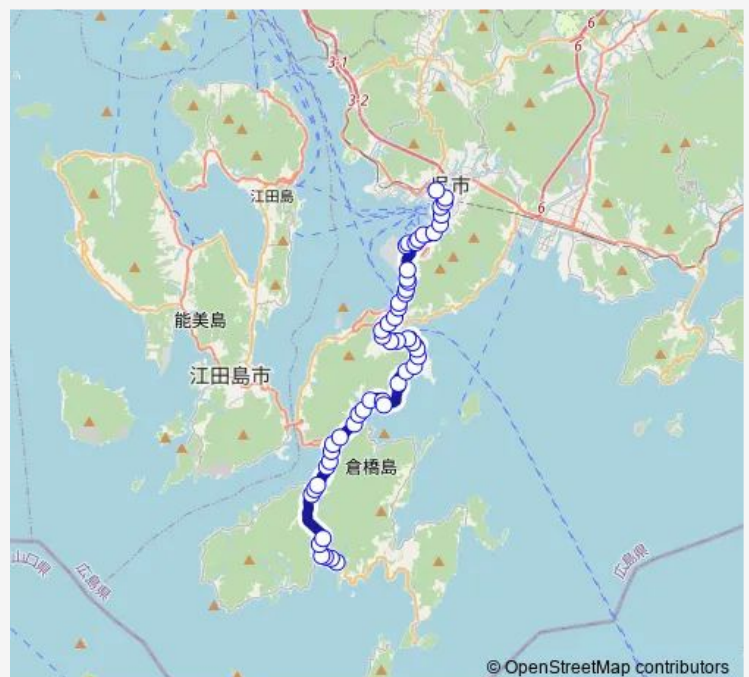

### Route schedule

桂浜・温泉館 — 呉駅前

Monday 05:40-21:00

Tuesday 05:40-21:00

Wednesday 05:40-21:00

Thursday 05:40-21:00

Friday 05:40-21:00

Saturday 05:22-21:10

### Route info

Direction: 桂浜・温泉館

Stops: 52

Trip Duration: 1 hour 4 min

© OpenStreetMap contributors

■ 1 — 呉倉橋島線

BusMaps

田之浦