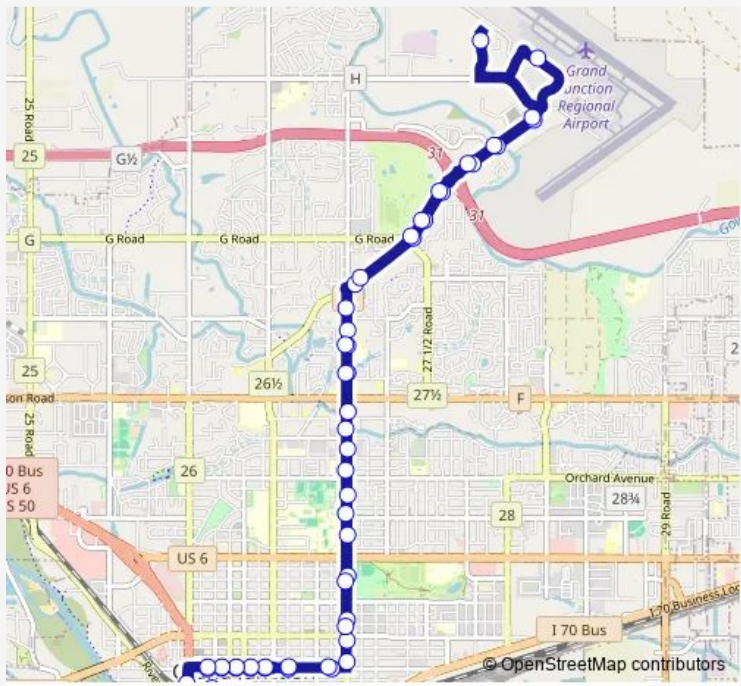

**Bus 1 Route 1 Airport**

[Go to website](#)

**Direction**  
 Downtown Transfer Facility (6th Street and South Avenue)  
 — Downtown Transfer Facility (6th Street and South Avenue)  
 54 stops  
[Open route schedule](#)

- Downtown Transfer Facility (6th Street and South Avenue)
- Ute Ave west of 3rd Street
- Main Street west of 3rd Street (Hampton Inn)
- Main Street east of 3rd Street
- Main Street east of 4th Street
- Main Street east of 5th Street
- Main Street east of 6th Street
- Main Street east of 8th Street (Ratekin Towers)
- Main Street East of 11th Street
- 12th Street north of Main Street
- 12th Street south of Grand Avenue
- 12th Street north of Ouray Avenue
- 12th Street south of North Avenue (Lincoln Park Barn)
- 12th Street north of Bunting Street (Colorado Mesa University)
- 12th Street south of Orchard Avenue
- 12th Street north of Walnut Avenue
- 12th Street north of Wellington Avenue
- 12th Street north of Hermosa Avenue
- 12th Street at Fairmont Medical Plaza
- 12th Street at Atrium

**Route schedule**  
 Downtown Transfer Facility (6th Street and South Avenue)  
 — Downtown Transfer Facility (6th Street and South Avenue)

Monday	05:15
Tuesday	05:15
Wednesday	05:15
Thursday	05:15
Friday	05:15
Saturday	05:15
Sunday	—

**Route info**  
 Direction: Downtown Transfer Facility (6th Street and South Avenue)  
 Stops: 54  
 Trip Duration: 0 hour 50 min

Horizon Drive east of 12th Street (Safeway)

Horizon Drive north of G Road