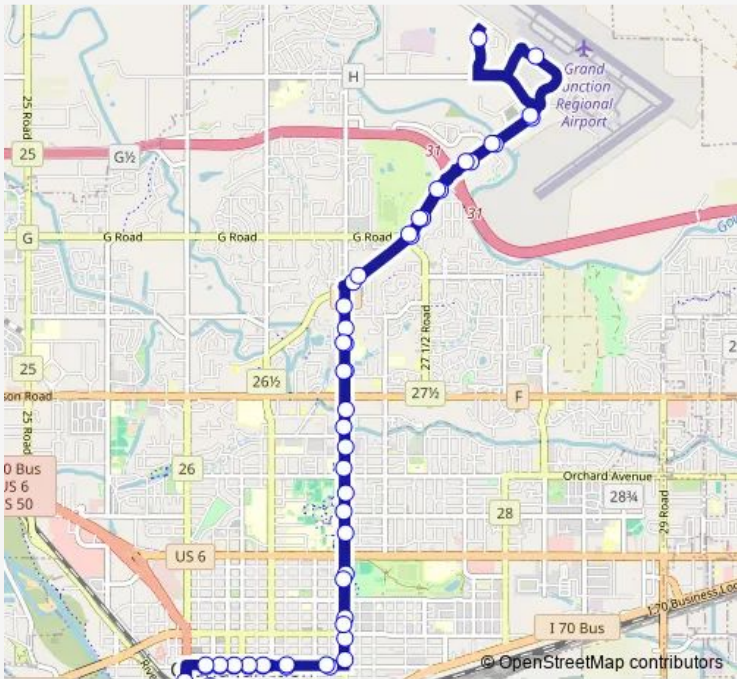

**Bus 1 Route 1 Airport**

[Go to website](#)

**Direction**  
 Downtown Transfer Facility (6th Street and South Avenue)  
 — Downtown Transfer Facility (6th Street and South Avenue)  
 54 stops  
[Open route schedule](#)

- Downtown Transfer Facility (6th Street and South Avenue)
- Ute Ave west of 3rd Street
- Main Street west of 3rd Street (Hampton Inn)
- Main Street east of 3rd Street
- Main Street east of 4th Street
- Main Street east of 5th Street
- Main Street east of 6th Street
- Main Street east of 8th Street (Ratekin Towers)
- Main Street East of 11th Street
- 12th Street north of Main Street
- 12th Street south of Grand Avenue
- 12th Street north of Ouray Avenue
- 12th Street south of North Avenue (Lincoln Park Barn)
- 12th Street north of Bunting Street (Colorado Mesa University)
- 12th Street south of Orchard Avenue
- 12th Street north of Walnut Avenue
- 12th Street north of Wellington Avenue
- 12th Street north of Hermosa Avenue
- 12th Street at Fairmont Medical Plaza
- 12th Street at Atrium

**Route schedule**  
 Downtown Transfer Facility (6th Street and South Avenue)  
 — Downtown Transfer Facility (6th Street and South Avenue)

Monday	05:15
Tuesday	05:15
Wednesday	05:15
Thursday	05:15
Friday	05:15
Saturday	05:15
Sunday	—

**Route info**  
 Direction: Downtown Transfer Facility (6th Street and South Avenue)  
 Stops: 54  
 Trip Duration: 0 hour 50 min

Horizon Drive east of 12th Street (Safeway)

Horizon Drive north of G Road