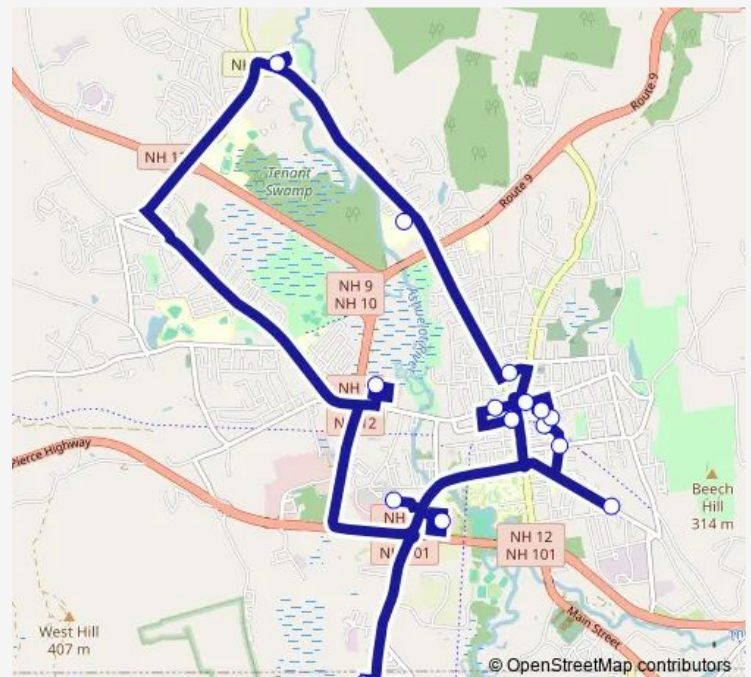

West Street Plaza

Stone Arch Village

Cheshire Medical Center

Community Kitchen / Mechanic St.

Library / West Street

Transportation Center

Route schedule

Transportation Center — Transportation Center

Monday 08:30-15:30

Tuesday 08:30-15:30

Wednesday 08:30-15:30

Thursday 08:30-15:30

Friday 08:30-15:30

Saturday —

Sunday —

Route info

Direction: Transportation Center

Stops: 16

Trip Duration: 0 hour 55 min

1 — Black Route

1 Bus time schedules and route maps are available in an offline PDF at busmaps.com. Use the busmaps.com website to see live bus times, train schedule or subway schedule, and step-by-step directions for all public transit in Keene