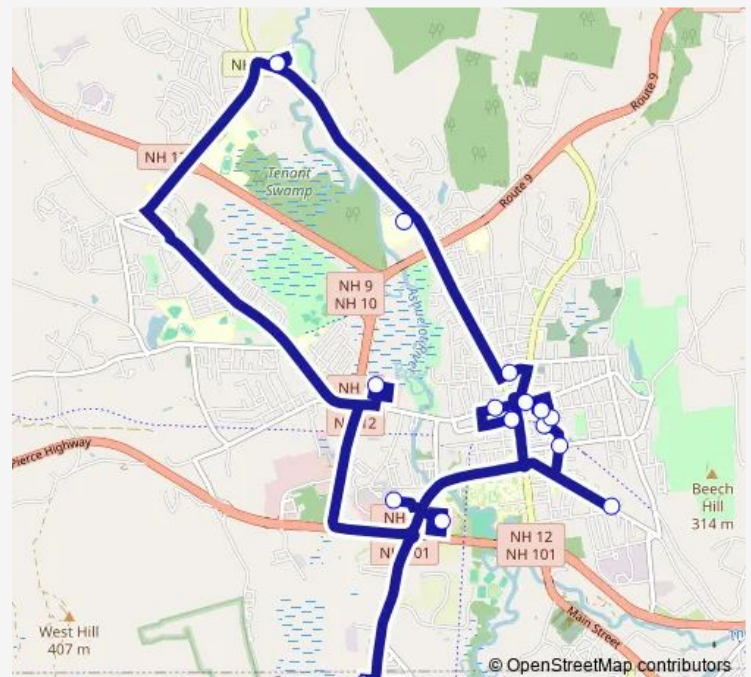

West Street Plaza

Stone Arch Village

Cheshire Medical Center

Community Kitchen / Mechanic St.

Library / West Street

Transportation Center

Route schedule

Transportation Center — Transportation Center

Monday 08:30-15:30

Tuesday 08:30-15:30

Wednesday 08:30-15:30

Thursday 08:30-15:30

Friday 08:30-15:30

Saturday —

Sunday —

Route info

Direction: Transportation Center

Stops: 16

Trip Duration: 0 hour 55 min

1 — Black Route

1 Bus time schedules and route maps are available in an offline PDF at busmaps.com. Use the busmaps.com website to see live bus times, train schedule or subway schedule, and step-by-step directions for all public transit in Keene