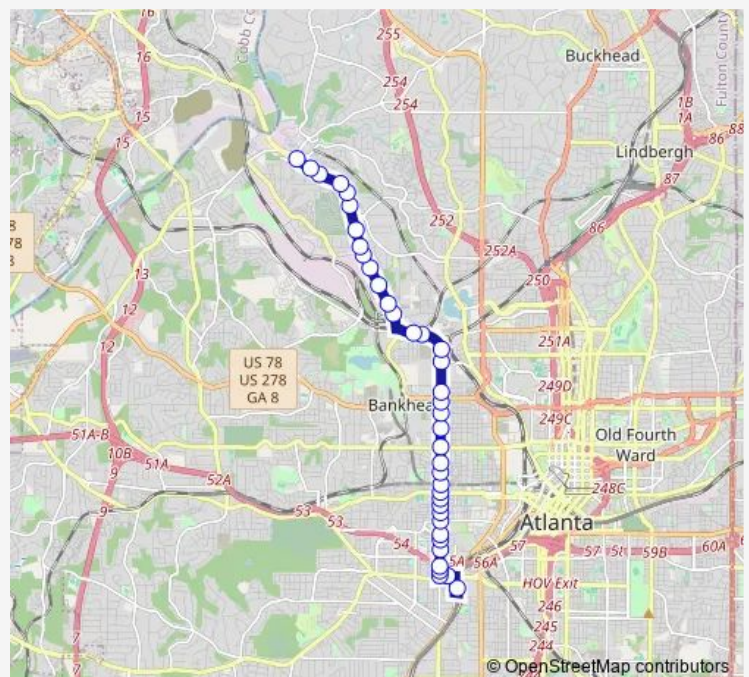

Joseph E Lowery Blvd NW @ FOX ST Nw

Joseph E Lowery Blvd NW @ Wheeler ST Nw

Route schedule

West END Station — Marietta Blvd NW @ Moores Mill RD Nw

Monday 06:20-00:20⁺¹

Tuesday 06:20-00:20⁺¹

Wednesday 06:20-00:20⁺¹

Thursday 06:20-00:20⁺¹

Friday 06:20-00:20⁺¹

Saturday 06:20-00:20⁺¹

Sunday 06:20-00:20⁺¹

Route info

Direction: West END Station

Stops: 38

Trip Duration: 0 hour 32 min

1 — Marietta Blvd/Joseph E Lowery Blvd

Joseph E Lowery Blvd @ 841

Joseph E Lowery Blvd NW @ W Marietta ST Nw

W Marietta ST NW @ Herndon St

W Marietta ST NW @ Longley AVE Nw

Marietta Blvd @ Huff Rd

Marietta Blvd NW @ Elaine AVE Nw

Saturday 05:33-23:34

Sunday 05:33-23:34

Route info

Direction: Marietta Blvd NW @ Moores Mill RD Nw

Stops: 38

Trip Duration: 0 hour 31 min

Joseph E Lowery Blvd NW @ Thurmond ST Nw

Joseph E Lowery Blvd NW @ Mayson Turner RD Nw