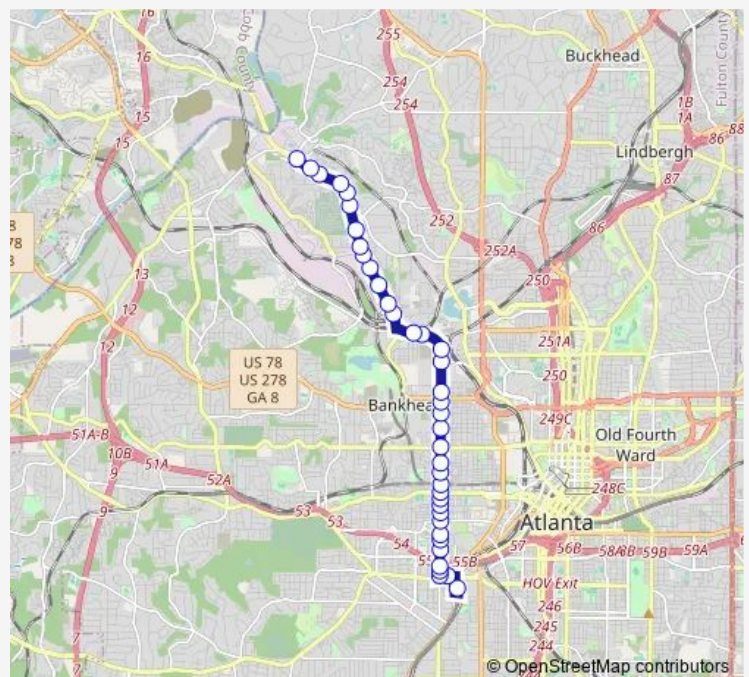

Joseph E Lowery Blvd NW @ FOX ST Nw

Joseph E Lowery Blvd NW @ Wheeler ST Nw

Route schedule

West END Station — Marietta Blvd NW @ Moores Mill RD Nw

Monday 06:20-00:20⁺¹

Tuesday 06:20-00:20⁺¹

Wednesday 06:20-00:20⁺¹

Thursday 06:20-00:20⁺¹

Friday 06:20-00:20⁺¹

Saturday 06:20-00:20⁺¹

Sunday 06:20-00:20⁺¹

Route info

Direction: West END Station

Stops: 38

Trip Duration: 0 hour 32 min

1 — Marietta Blvd/Joseph E Lowery Blvd

JOSEPH E LOWERY BLVD @ 841

JOSEPH E LOWERY BLVD NW @ W MARIETTA ST NW

W Marietta ST NW @ Herndon St

W Marietta ST NW @ Longley AVE Nw

MARIETTA BLVD @ HUFF RD

MARIETTA BLVD NW @ ELAINE AVE NW

Saturday 05:33-23:34

Sunday 05:33-23:34

Route info

Direction: Marietta Blvd NW @ Moores Mill RD Nw

Stops: 38

Trip Duration: 0 hour 32 min

Joseph E Lowery Blvd NW @ Thurmond ST Nw

Joseph E Lowery Blvd NW @ Mayson Turner RD Nw