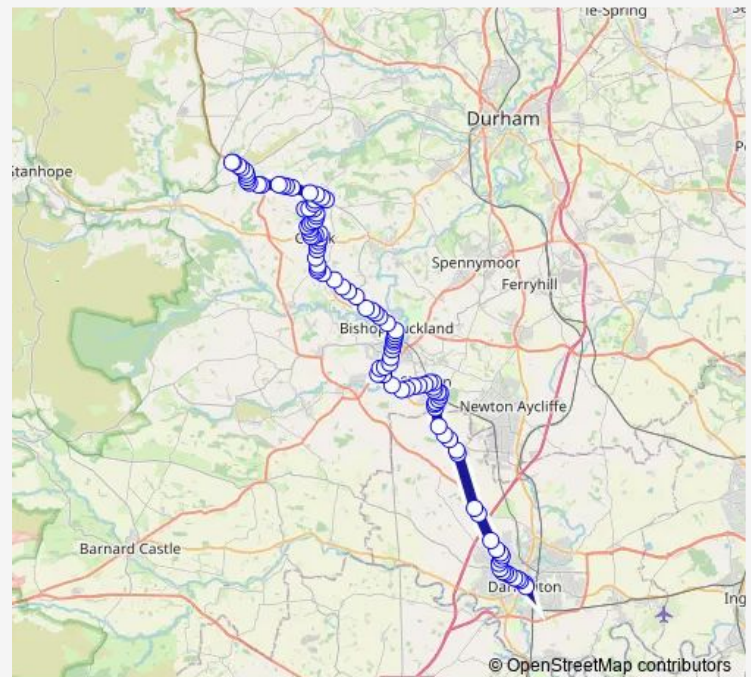

Turning Circle

Co-operative Terrace

Working Mens Club

Route schedule

Inkerman - Turning Circle — Tubwell Row

Monday 05:41-23:10

Tuesday 05:41-23:10

Wednesday 05:41-23:10

Thursday 05:41-23:10

Friday 05:41-23:10

Saturday 07:34-23:10

Sunday 08:49-18:49

Route info

Direction: Inkerman - Turning Circle

Stops: 104

Trip Duration: 1 hour 31 min