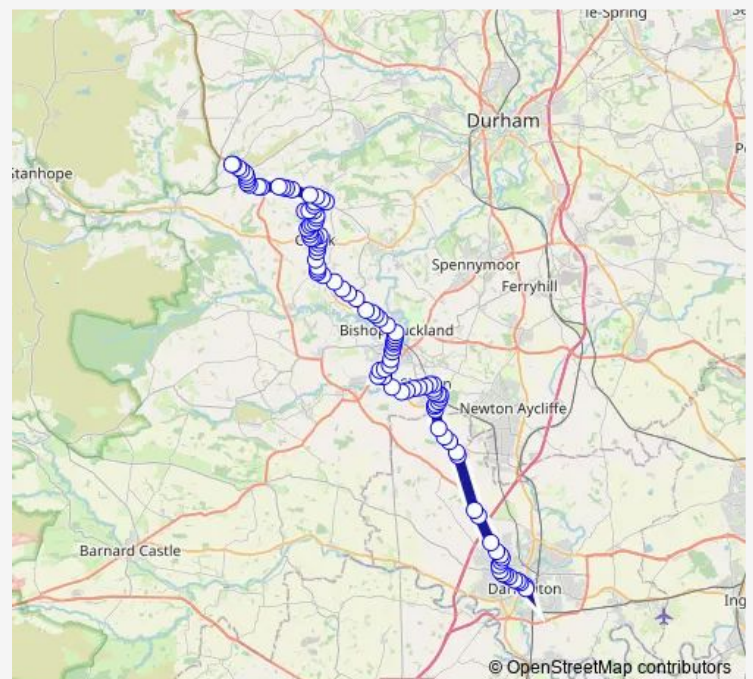

### Route schedule

Inkerman - Turning Circle — Tubwell Row

Monday	05:41-23:10
Tuesday	05:41-23:10
Wednesday	05:41-23:10
Thursday	05:41-23:10
Friday	05:41-23:10
Saturday	07:34-23:10
Sunday	08:49-18:49

### Route info

Direction: Inkerman - Turning Circle

Stops: 104

Trip Duration: 1 hour 42 min

■ 1 — Darlington - Tow Law

Royal George

War Memorial

Shop