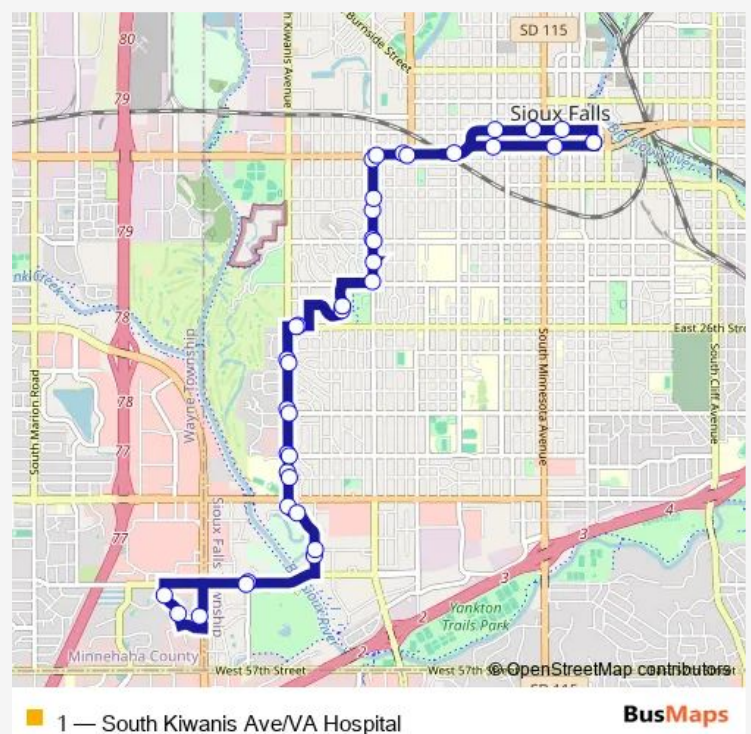

Bus 1 South Kiwanis Ave/VA Hospital

[Go to website](#)

Direction

The Bus Stop (TBS) SAM's downtown terminal — The Bus Stop (TBS) SAM's downtown terminal

39 stops

[Open route schedule](#)

The Bus Stop (TBS) SAM's downtown terminal

Kiwanis/Kiwanis Circle NW corner

49th/Oxbow NE corner

Southwest Center (SWC) SAM's southwest transit hub

Technology Drive/Technology Circle SE corner

Route schedule

The Bus Stop (TBS) SAM's downtown terminal — The Bus Stop (TBS) SAM's downtown terminal

Monday 05:45-18:45

Tuesday 05:45-18:45

Wednesday 05:45-18:45

Thursday 05:45-18:45

Friday 05:45-18:45

Saturday 07:45-14:45

Sunday —

Route info

Direction: The Bus Stop (TBS) SAM's downtown terminal

Stops: 39

Trip Duration: 0 hour 59 min

Technology Drive/Valhalla SE corner

49th/Oxbow SW corner

Kiwanis/46th SE corner

Kiwanis/Park Place SE corner

Kiwanis/39th SE corner