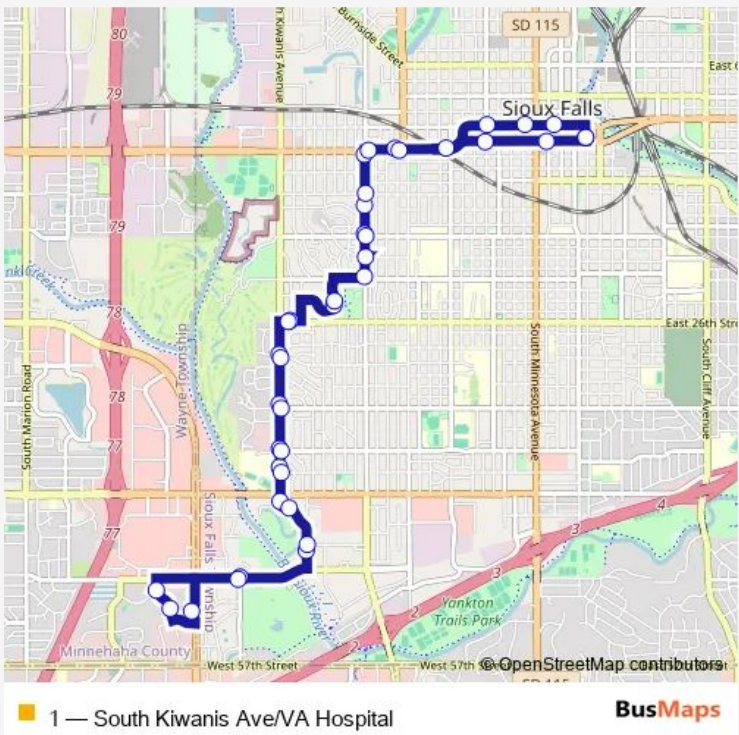

Bus 1 South Kiwanis Ave/VA Hospital

[Go to website](#)

Direction
 The Bus Stop (TBS) SAM's downtown terminal — The Bus Stop (TBS) SAM's downtown terminal
 39 stops
[Open route schedule](#)

- The Bus Stop (TBS) SAM's downtown terminal
- 10th (mid-block)/Dakota NE corner
- 10th/Spring NE corner
- 10th/Prairie NE corner
- 12th/Grange NW corner
- 12th/Hawthorne NE corner
- Western/12th – SW Corner
- Western/15th-NW Corner
- Western/18th NW corner
- Western/22nd NW corner
- VA Medical Center entrance southbound
- 26th/Williams NE corner
- Kiwanis/Oak NW corner
- Kiwanis/33rd NW corner
- Kiwanis/37th NW corner
- Kiwanis/39th NW corner
- Kiwanis/Park Place SW corner
- Kiwanis/Kiwanis Circle NW corner
- 49th/Oxbow NE corner
- Southwest Center (SWC) SAM's southwest transit hub
- Technology Drive/Technology Circle SE corner

Route schedule
 The Bus Stop (TBS) SAM's downtown terminal — The Bus Stop (TBS) SAM's downtown terminal

Monday	05:45-18:45
Tuesday	05:45-18:45
Wednesday	05:45-18:45
Thursday	05:45-18:45
Friday	05:45-18:45
Saturday	07:45-14:45
Sunday	—

Route info
 Direction: The Bus Stop (TBS) SAM's downtown terminal
 Stops: 39
 Trip Duration: 0 hour 54 min

Technology Drive/Valhalla SE corner

49th/Oxbow SW corner

Kiwanis/46th SE corner

Kiwanis/Park Place SE corner

Kiwanis/39th SE corner

Kiwanis/37th SE corner

Kiwanis/33rd SE corner

Kiwanis/Oak SE corner

26th/Williams SW corner

VA Medical Center entrance northbound

Western/20th SE corner

Western/18th SE corner