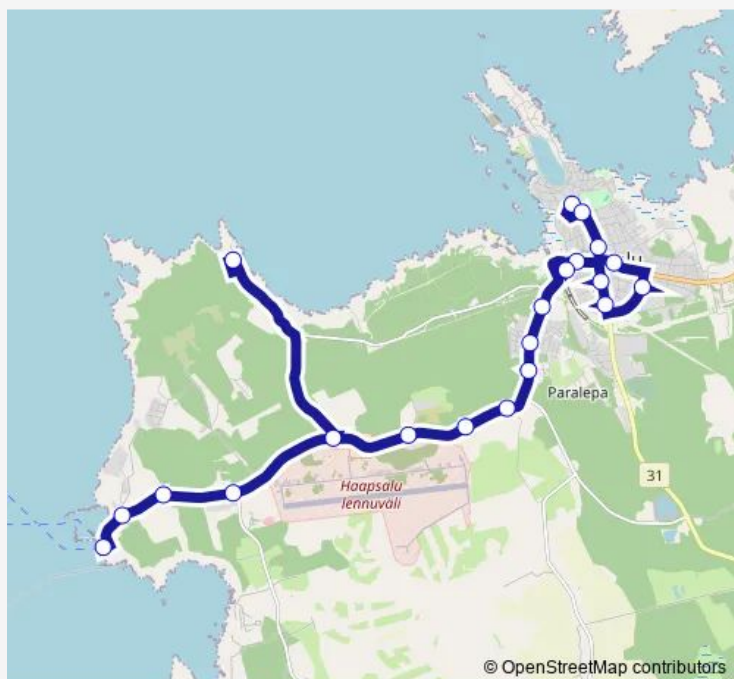

Trip Duration: 0 hour 30 min

© OpenStreetMap contributors

1 — Haapsalu - Rohuküla

BusMaps

Direction

Vormsi kai — Kalda

23 stops

[Open route schedule](#)

Route info

Direction: Vormsi kai

Stops: 23

Trip Duration: 0 hour 26 min

Direction

Vormsi kai — Kalda

22 stops

[Open route schedule](#)

Monday 14:19-16:09

Tuesday 14:19-16:09

Wednesday 14:19-16:09

Thursday 14:19-16:09

Friday 14:19-16:09

Saturday —

Sunday —

Route info

Direction: Vormsi kai

Stops: 22

Trip Duration: 0 hour 30 min

1 Bus time schedules and route maps are available in an offline PDF at busmaps.com. Use the busmaps.com website to see live bus times, train schedule or subway schedule, and step-by-step directions for all public transit in Haapsalu