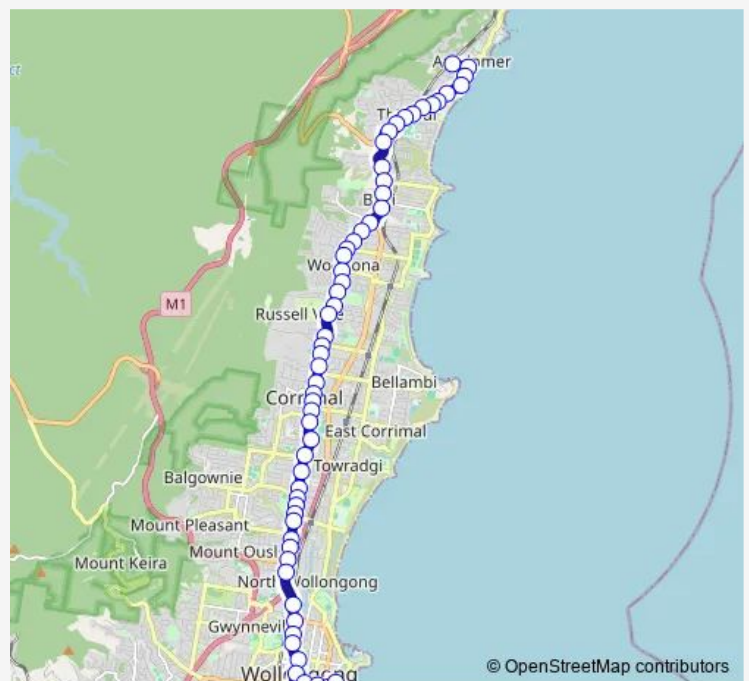

Guest Park, Princes Hwy

Princes Hwy At Jardine St

Princes Hwy Opp Florence St

Princes Hwy Opp Hope St

Princes Hwy After Caldwell Av

Route schedule

WIN Entertainment Centre, Crown St — Moore St Opp Austinmer Station

Monday 04:55-22:10

Tuesday 04:55-22:10

Wednesday 04:55-22:10

Thursday 04:55-22:10

Friday 04:55-22:30

Saturday 06:35-22:30

Sunday 08:25-19:25

Route info

Direction: WIN Entertainment Centre, Crown St

Stops: 57

Trip Duration: 0 hour 43 min

1 — Austinmer to Wollongong

Princes Hwy At Angel St

Princes Hwy Before Tarrawanna Rd

Princes Hwy After Railway St

Living Hope Baptist Church, Princes Hwy