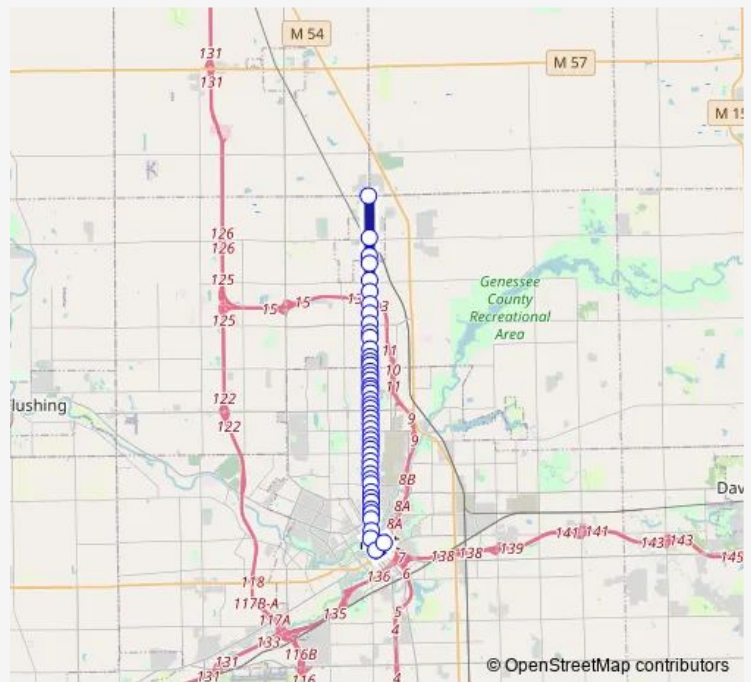

## Bus 1 North Saginaw

[Go to website](#)

**Direction**  
 N Saginaw at Francis — MTA Transit Center  
 48 stops  
[Open route schedule](#)

- N Saginaw at Francis
- SBD Saginaw at Mount Morris
- SBD Saginaw at Maple
- SBD Saginaw at Nutana
- SBD Saginaw at Stanley
- SBD Saginaw at Klein
- SBD Saginaw at Diane
- SBD Saginaw at Terry
- SBD Saginaw at Coldwater
- SBD Saginaw at Humphrey
- SBD Saginaw at Princeton
- SBD Saginaw at Cass
- SBD Saginaw at Downey
- SBD Saginaw at Knickerbocker
- SBD Saginaw at Carpenter
- SBD Saginaw at York
- SBD Saginaw at Holbrook
- SBD Saginaw at Lorado
- SBD Saginaw at Russell
- SBD Saginaw at Piper
- SBD Saginaw at Hobson

### Route schedule

N Saginaw at Francis — MTA Transit Center

Monday	06:30-22:50
Tuesday	06:30-22:50
Wednesday	06:30-22:50
Thursday	06:30-22:50
Friday	06:30-22:50
Saturday	07:00-23:00
Sunday	09:00-18:50

### Route info

Direction: N Saginaw at Francis  
 Stops: 48  
 Trip Duration: 0 hour 25 min

1 — North Saginaw

SBD Saginaw at Mott

SBD Saginaw at Parkway

SBD Saginaw at Pierson

SBD Saginaw at Marengo

SBD Saginaw at Baltimore

SBD Saginaw at Father Dukette

SBD Saginaw at 5th

SBD Saginaw at 1st

Beach at Union

3rd at Church

MTA Transit Center

**Direction**

MTA Transit Center — N Saginaw at Francis