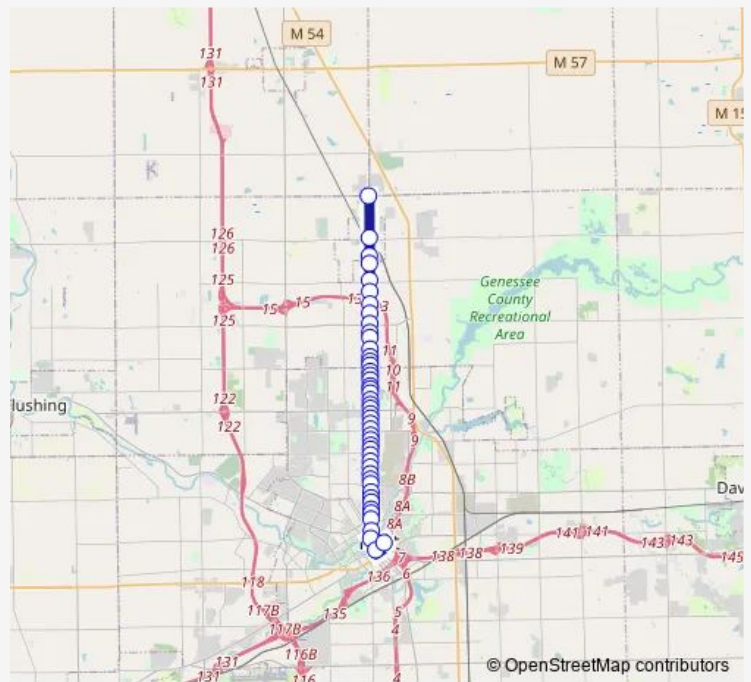

## Bus 1 North Saginaw

[Go to website](#)

**Direction**  
 N Saginaw at Francis — MTA Transit Center  
 48 stops  
[Open route schedule](#)

- N Saginaw at Francis
- SBD Saginaw at Mount Morris
- SBD Saginaw at Maple
- SBD Saginaw at Nutana
- SBD Saginaw at Stanley
- SBD Saginaw at Klein
- SBD Saginaw at Diane
- SBD Saginaw at Terry
- SBD Saginaw at Coldwater
- SBD Saginaw at Humphrey
- SBD Saginaw at Princeton
- SBD Saginaw at Cass
- SBD Saginaw at Downey
- SBD Saginaw at Knickerbocker
- SBD Saginaw at Carpenter
- SBD Saginaw at York
- SBD Saginaw at Holbrook
- SBD Saginaw at Lorado
- SBD Saginaw at Russell
- SBD Saginaw at Piper
- SBD Saginaw at Hobson

### Route schedule

N Saginaw at Francis — MTA Transit Center

Monday	06:30-22:50
Tuesday	06:30-22:50
Wednesday	06:30-22:50
Thursday	06:30-22:50
Friday	06:30-22:50
Saturday	07:00-23:00
Sunday	09:00-18:50

### Route info

Direction: N Saginaw at Francis  
 Stops: 48  
 Trip Duration: 0 hour 25 min

1 — North Saginaw

SBD Saginaw at Mott

SBD Saginaw at Parkway

SBD Saginaw at Pierson

SBD Saginaw at Marengo

SBD Saginaw at Baltimore

SBD Saginaw at Father Dukette

SBD Saginaw at 5th

SBD Saginaw at 1st

Beach at Union

3rd at Church

MTA Transit Center

**Direction**

MTA Transit Center — N Saginaw at Francis