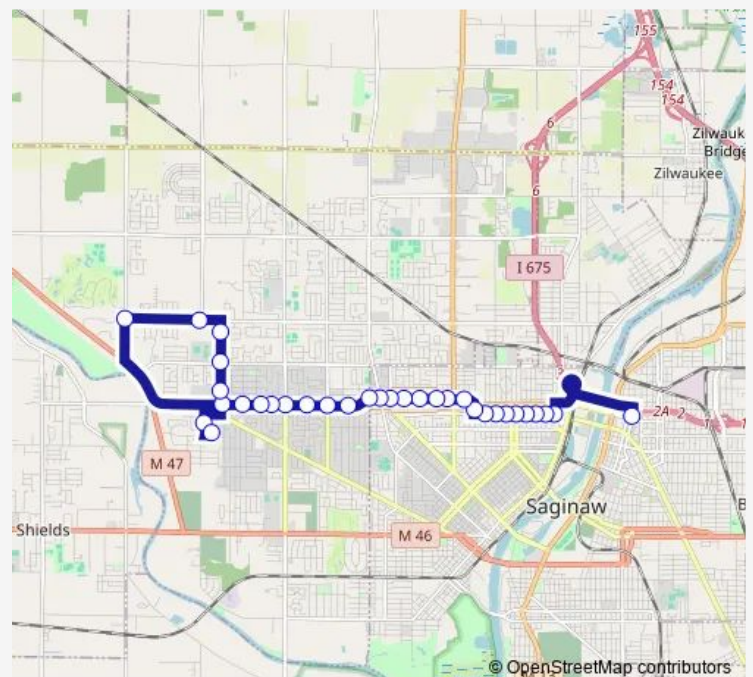

Thursday 05:00-20:00

Friday 05:00-20:00

Saturday —

Sunday —

Route info

Direction: Stars Plaza

Stops: 33

Trip Duration: 0 hour 29 min

1 — State St/Saginaw Twp

State/Center

State/Marlou

State/Seminole

State/Mitchell

State/Weineke

Hospital/Shattuck

Wellspring (Shattuck/Lawndale)

Wellspring Senior Living (Wieneke/Barberry)

Nouvel School - Wieneke/Weiss

Menards (Wieneke Rd)

Dollar Tree

Walmart (State St)

Direction

Walmart (State St) — Stars Plaza

27 stops

Friday 05:29-20:29

Saturday —

Sunday —

Route info

Direction: Walmart (State St)

Stops: 27

Trip Duration: 0 hour 21 min

Tim Horton's (State/Michigan)