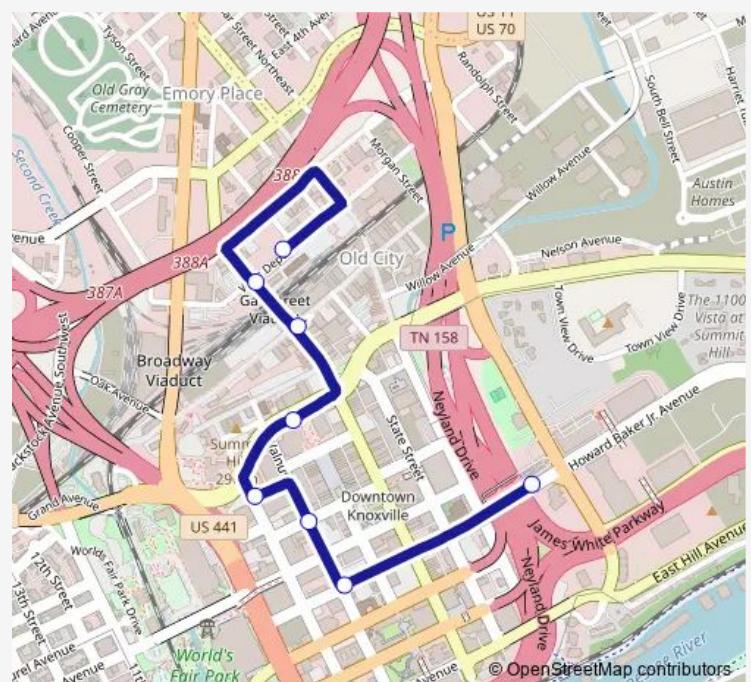

Route schedule

Depot Ave WB and Williams St — Knoxville Station on Church Ave

Monday 07:00-20:00

Tuesday 07:00-20:00

Wednesday 07:00-20:00

Thursday 07:00-20:00

Friday 07:00-22:00

Saturday 08:00-22:00

Sunday 08:00-20:00

Route info

Direction: Depot Ave WB and Williams St

Stops: 16

Trip Duration: 0 hour 21 min

1 — 1-Downtown Connector

Direction

Knoxville Station on Church Ave — Depot Ave WB and Williams St

8 stops

[Open route schedule](#)

Knoxville Station on Church Ave

Church Ave WB and Walnut St

Walnut St NB and Union Ave

Summer PI WB and Locust St

Summit Hill Dr EB and TVA Towers

Gay St NB and Jackson Ave

Gay St NB and Depot Ave

Depot Ave WB and Williams St

Route schedule

Knoxville Station on Church Ave — Depot Ave WB and Williams St

Monday 07:24-20:24

Tuesday 07:24-20:24

Wednesday 07:24-20:24

Thursday 07:24-20:24