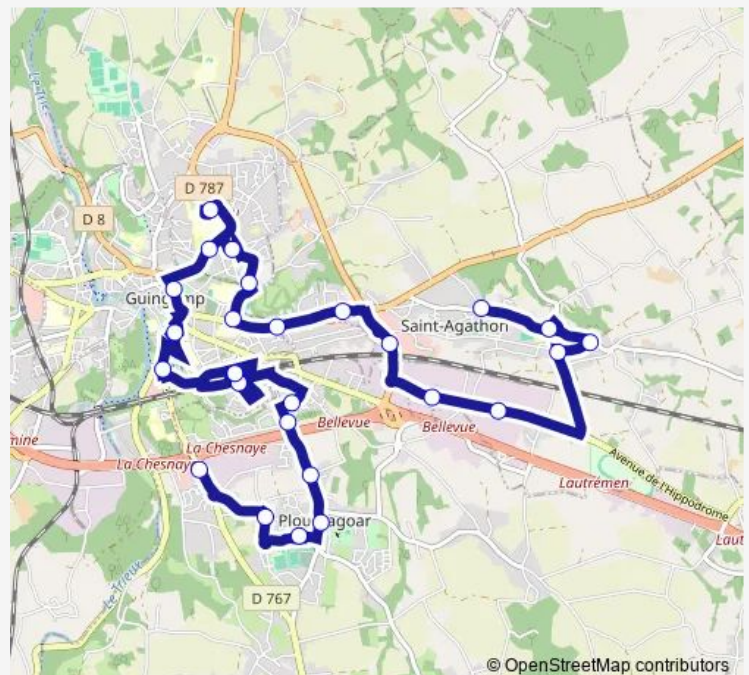

### Route schedule

Runanvzit — Kervingleu

Monday 07:23-17:21

Tuesday 07:23-17:21

Wednesday 07:23-17:21

Thursday 07:23-17:21

Friday 07:23-17:21

Saturday 09:46-16:36

### Route info

Direction: Runanvzit

Stops: 26

Trip Duration: 0 hour 35 min

1 — Runanvzit - Gare SnCF - Kervingleu

Impasse des Ajoncs

Salle Omnisport

Nazared

## Route info

Direction: Kervingleu

Stops: 26

Trip Duration: 0 hour 36 min

1 Bus time schedules and route maps are available in an offline PDF at [busmaps.com](https://busmaps.com). Use the [busmaps.com](https://busmaps.com) website to see live bus times, train schedule or subway schedule, and step-by-step directions for all public transit in Guingamp