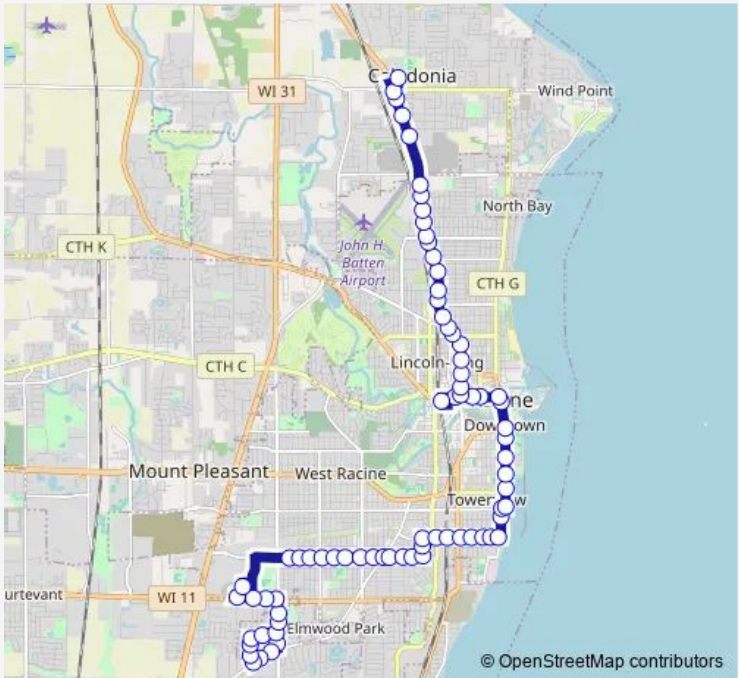

Bus 1 Route 1

[Go to website](#)

Direction
 Greentree Center — Transit Center W
 27 stops
[Open route schedule](#)

- Greentree Center
- Douglas Ave & 4 Mile Rd
- Douglas Ave & Scotts farside
- Douglas Ave & Johnson farside
- Douglas Ave & St. Rita Rd
- 4210 Douglas Ave
- 3806 Douglas Ave Farside
- 3710 Douglas Ave
- Douglas Ave & Carlton
- Douglas Ave
- Hope School
- Douglas Ave & Short St
- Douglas Ave & South St (Aldi)
- Douglas Ave & Lombard Ave
- Douglas Ave & Melvin Ave
- Douglas Ave & Wolff St
- Douglas Ave & Layard Ave
- Douglas Ave & Goold St
- Douglas Ave & Charles St
- Douglas Ave & Rapids Dr
- Douglas Ave & High St/MIk

Route schedule
 Greentree Center — Transit Center W

Monday	21:27
Tuesday	21:27
Wednesday	21:27
Thursday	21:27
Friday	21:27
Saturday	—
Sunday	—

Route info
 Direction: Greentree Center
 Stops: 27
 Trip Duration: 0 hour 18 min

Dr. ML King Dr & St. Patrick St

Dr. ML King Dr & Albert St

Dr. ML King Dr & Hamilton St

Dr. ML King Dr & West St

State St & Dr. ML King Dr

Transit Center W

Direction

Meachem Rd & Taylor Ave — Greentree Center

75 stops

[Open route schedule](#)

Meachem Rd & Taylor Ave

Taylor Ave & Monarch Dr

Taylor Ave

Taylor Ave & Southwood Dr

Southwood Dr & Biscayne Ave

Southwood Dr & Admiralty Ave