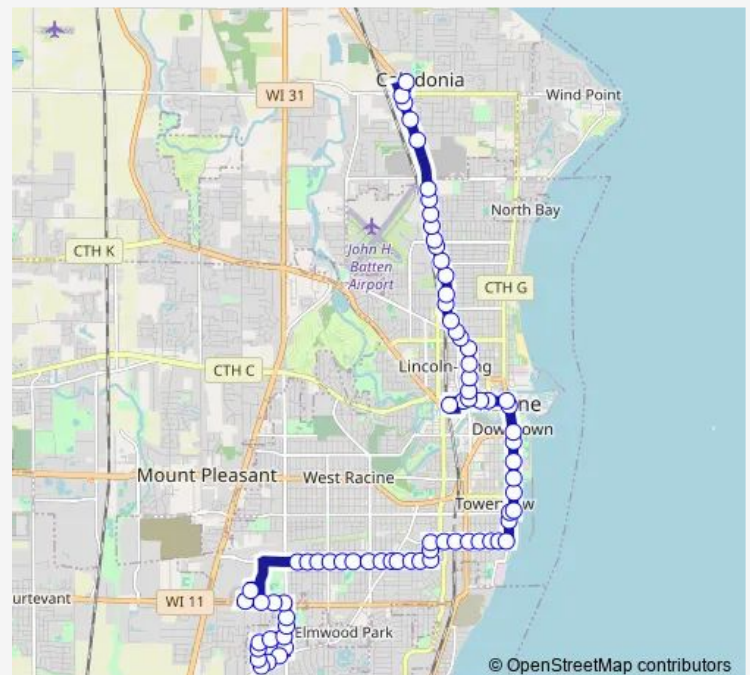

Douglas Ave & South St (Aldi)

Douglas Ave & Lombard Ave

Douglas Ave & Melvin Ave

Douglas Ave & Wolff St

Douglas Ave & Layard Ave

Douglas Ave & Goold St

Douglas Ave & Charles St

Douglas Ave & Rapids Dr

### Route schedule

Greentree Center — Transit Center W

Monday 21:27

Tuesday 21:27

Wednesday 21:27

Thursday 21:27

Friday 21:27

Saturday —

### Route info

Direction: Greentree Center

Stops: 27

Trip Duration: 0 hour 18 min

1 — Route 1

Dr. ML King Dr & St. Patrick St

Dr. ML King Dr & Albert St

Dr. ML King Dr & Hamilton St

Dr. ML King Dr & West St

State St & Dr. ML King Dr

Transit Center W

**Direction**

Meachem Rd &amp; Taylor Ave — Greentree Center

75 stops

[Open route schedule](#)

Meachem Rd &amp; Taylor Ave