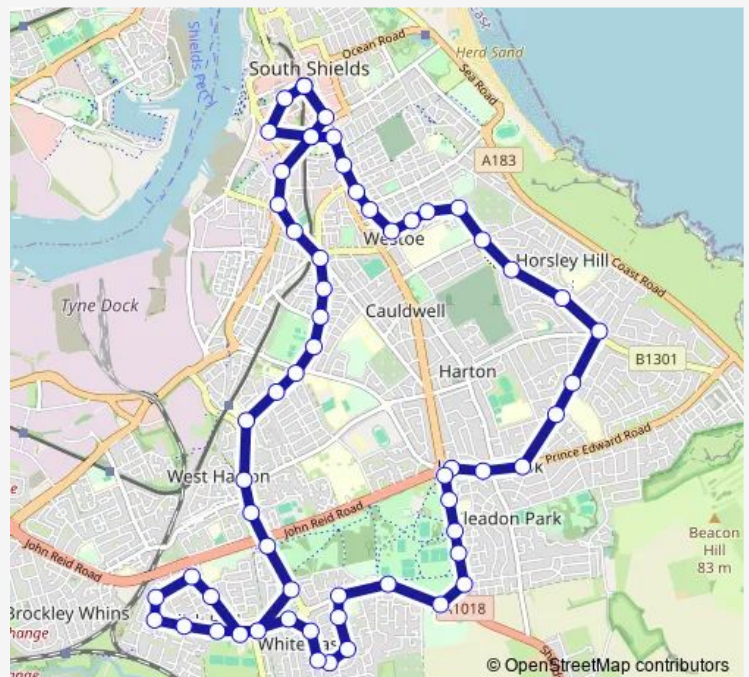

Station Road-Industrial Estate

Crossgate

Westoe Road - Town Hall

Westoe Road-Hyde Street

Westoe Road-Madeira Terrace

Westoe Road-Mowbray Road

Horsley Hill Road

Horsley Hill Road-Readhead Avenue

Horsley Hill Road-Westcott Avenue

Highfield Road-Westoe Drive

Highfield Road-Grosvenor Road

Highfield Road-Fountain Grove

Highfield Road-Cheviot Road

Horsley Hill Square

Centenary Avenue-Witton Avenue

Centenary Avenue-East Avenue

Thursday —

Friday —

Saturday 05:37-06:24

Sunday 06:20-09:59

Route info

Direction: Interchange

Stops: 60

Trip Duration: 0 hour 45 min

1 — South Shields Town Centre - Biddick Hall Estate

King George Road-Leisure Centre

King George Road- Orchid Gardens

King George Road-Park Avenue

King George Road-Elm Avenue

Ridgeway

South Shields Community School