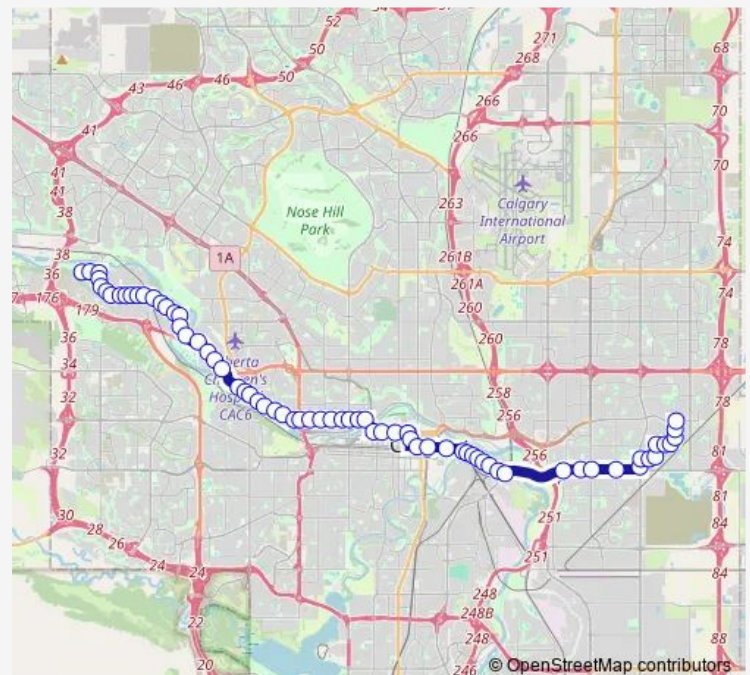

SB Bowness RD @ 52 ST Nw

EB Bowness RD @ Home RD Nw

SB Bowness RD @ 46 ST Nw

Route schedule

Bowness Terminal Nw — NB @ Penbrooke Terminal Se

Monday 04:31-00:42⁺¹

Tuesday 04:31-00:42⁺¹

Wednesday 04:31-00:42⁺¹

Thursday 04:31-00:42⁺¹

Friday 04:31-00:42⁺¹

Saturday 05:16-23:41

Sunday 05:16-23:54

Route info

Direction: Bowness Terminal Nw

Stops: 69

Trip Duration: 1 hour 23 min

1 — Bowness/Forest Lawn

SB Bowness RD @ 44 ST Nw

SB Bowness RD @ 42 ST Nw

EB Bowness RD @ Point DR NW Nleg

EB Bowness RD @ Point DR NW Sleg

EB 3 AV NW @ 37 ST Nw

EB 3 AV NW @ 34 ST Nw

EB Parkdale BV @ 32 ST Nw