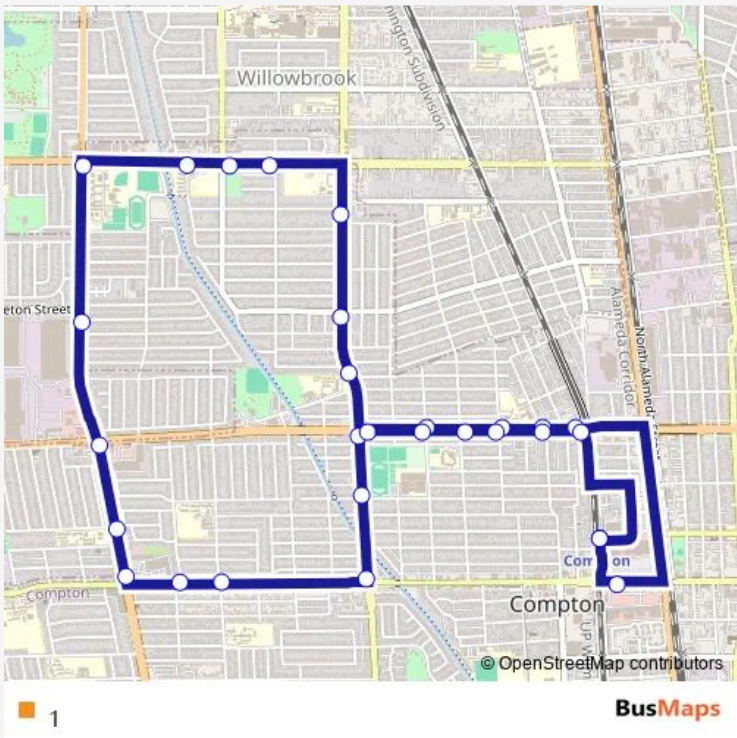

Direction
 MLK Transit Center — MLK Transit Center
 29 stops
[Open route schedule](#)

- MLK Transit Center
- E Compton Blvd & South Willowbrook Ave
- E Rosecrans Ave & N Willowbrook Ave Wb
- E Rosecrans Ave & N Acacia Ave Wb
- E Rosecrans Ave & N Oleander Ave Wb
- W Rosecrans Ave & N Matthisen Ave Wb
- N Wilmington Ave & W Rosecrans Ave
- N Wilmington Ave & W Poplar St
- S Wilmington Ave & W Compton Blvd
- W Compton Blvd & N Tajauta Ave
- W Compton Blvd & N Nestor Ave
- Central Ave & W Compton Blvd
- Adult School
- Central Ave & W Rosecrans Ave
- S Central Ave & W Piru St
- Central Ave & El Segundo Blvd
- Ronald McNair Elementary School
- W El Segundo Blvd & N Compton Ave
- W El Segundo Blvd & N Grandee Ave
- Wilmington Ave & 130th St
- Wilmington Ave & Stockwell St

Route schedule
 MLK Transit Center — MLK Transit Center

| | |
|-----------|-------------|
| Monday | 06:00-17:20 |
| Tuesday | 06:00-17:20 |
| Wednesday | 06:00-17:20 |
| Thursday | 06:00-17:20 |
| Friday | 06:00-17:20 |
| Saturday | 09:00-14:20 |
| Sunday | — |

Route info
 Direction: MLK Transit Center
 Stops: 29
 Trip Duration: 0 hour 32 min

Wilmington Ave & 139th St

Rosecrans Ave & Wilmington Ave

Rosecrans Ave & Matthisen Ave Eb

Rosecrans Ave & Aranbe Ave

W Rosecrans Ave & N Oleander Ave Eb

E Rosecrans Ave & N Acacia Ave Eb

E Rosecrans Ave & N Willowbrook Ave Eb

MLK Transit Center

1 Bus time schedules and route maps are available in an offline PDF at busmaps.com. Use the busmaps.com website to see live bus times, train schedule or subway schedule, and step-by-step directions for all public transit in Compton