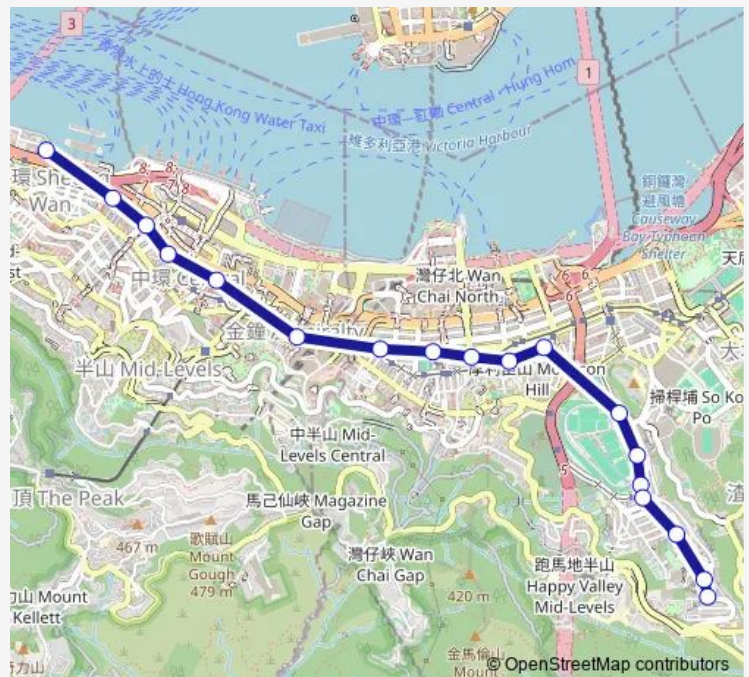

Route info

Direction: [Ctb] Happy Valley (Upper)

Stops: 18

Trip Duration: 0 hour 28 min

1 — Central (Macau Ferry) - Happy Valley (Upper)

[Ctb] Bank OF China Tower, Queensway[[Kmb+Ctb]
Bank OF China Tower/
Bank OF China Tower,
Queensway[[Kmb] Bank OF China Tower