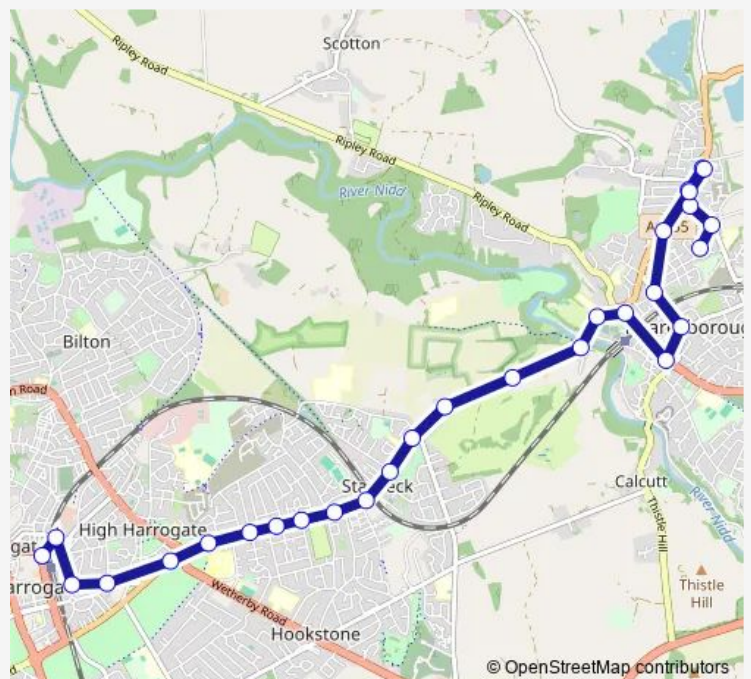

Thursday —

Friday 09:20-18:20

Saturday —

Sunday 07:30-23:20

Route info

Direction: Hgte Bus Stn Stand 11

Stops: 24

Trip Duration: 0 hour 27 min

■ 1 — Harrogate - Knaresborough

Stockwell Grove

Stockwell Place

Meadow Road

Direction

Meadow Road — Hgte Bus Stn Stand 10

29 stops

[Open route schedule](#)

Saturday 08:43-23:09

Sunday 09:54-23:09

Route info

Direction: St James Retail Pk

Stops: 28

Trip Duration: 0 hour 24 min

The Odeon

Asda