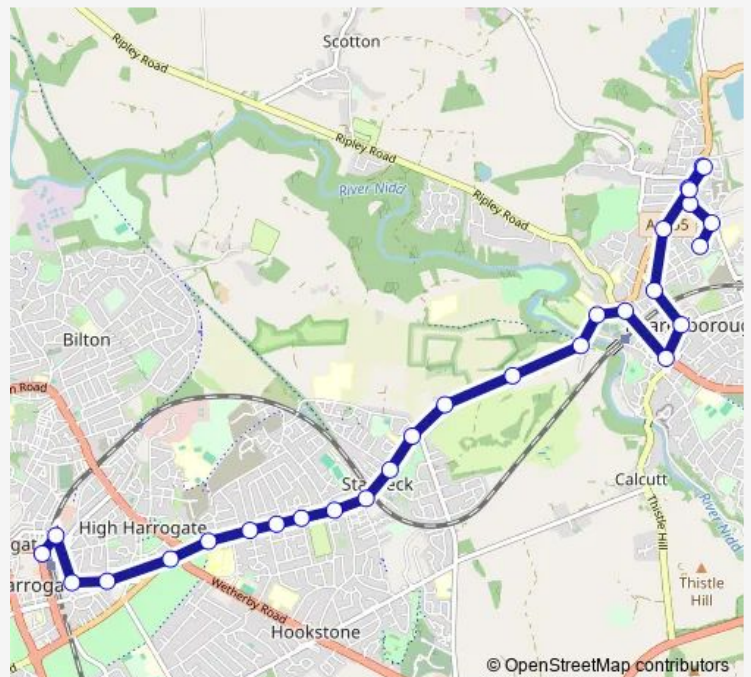

### Route schedule

Hgte Bus Stn Stand 11 — Meadow Road

Monday —

Tuesday —

Wednesday —

Thursday —

Friday 09:20-18:20

Saturday —

### Route info

Direction: Hgte Bus Stn Stand 11

Stops: 24

Trip Duration: 0 hour 20 min

■ 1 — Harrogate - Knaresborough

Stockwell Grove

Stockwell Place

Meadow Road