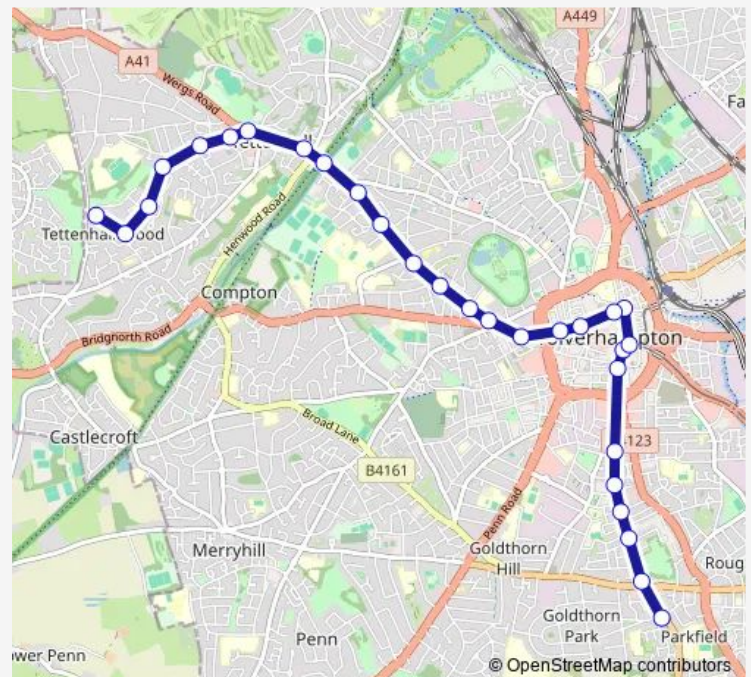

Thursday 07:10-18:17

Friday 07:10-18:17

Saturday 08:10-18:17

Sunday 08:10-18:17

Route info

Direction: Penk Rise

Stops: 30

Trip Duration: 0 hour 32 min