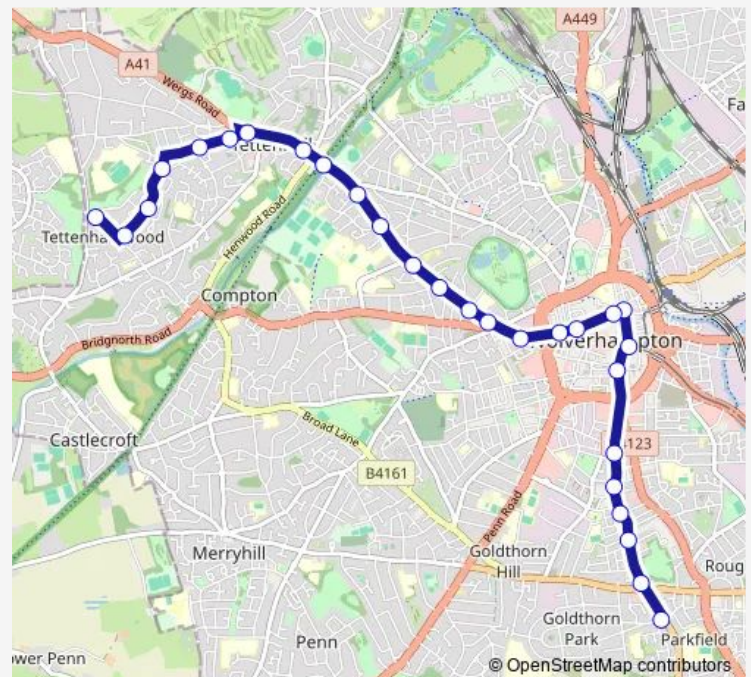

### Route info

Direction: Dudding Rd

Stops: 28

Trip Duration: 0 hour 32 min

Regis Rd

The Poynings

Grange Rd

Regina Crescent