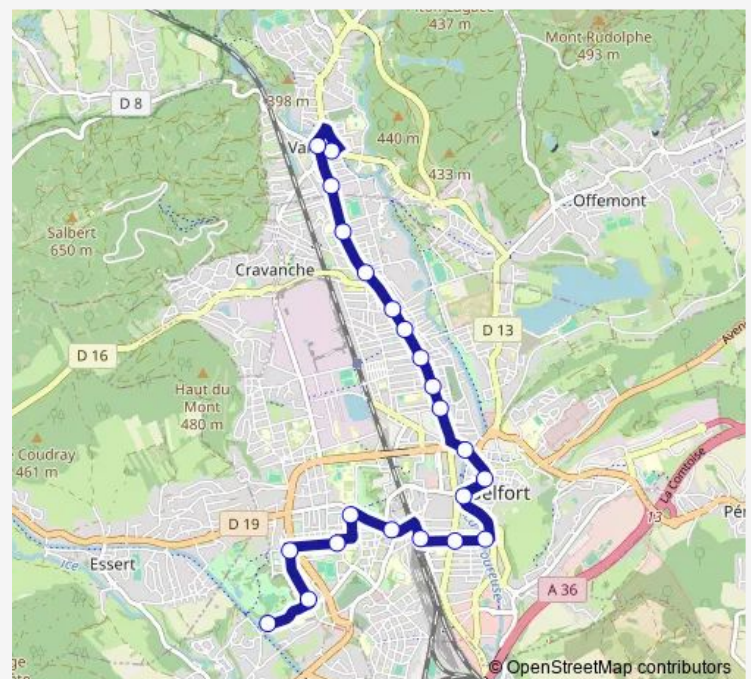

Thursday 06:03-22:28

Friday 06:03-22:28

Saturday 06:05-22:30

Sunday 07:58-19:58

Route info

Direction: Valdoie Mairie

Stops: 21

Trip Duration: 0 hour 27 min

1 — Valdoie - Résidences

Direction

La Douce — Valdoie Mairie

22 stops

[Open route schedule](#)

La Douce

Signoret

Schuman

Thursday 05:33-21:59

Friday 05:33-21:59

Saturday 05:35-22:02

Sunday 07:30-19:30

Route info

Direction: La Douce

Stops: 22

Trip Duration: 0 hour 29 min