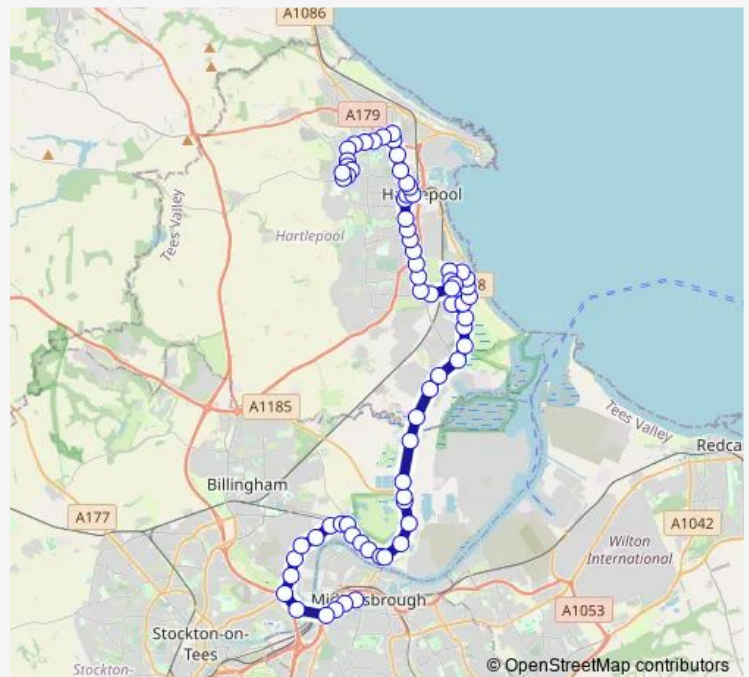

**Bus 1 Hartlepool High Tunstall - Middlesbrough Bus Station**

[Go to website](#)

**Direction**

Hayston Road — Bus Station Stand 11

69 stops

[Open route schedule](#)

- Hayston Road
- Nookston Close
- Throston Medical Centre
- Falcon Road
- Anglesey Grove
- Cardigan Grove
- Throston Close
- University Hospital
- Holdforth Road East End
- Richardsons & Westgarth Social Club
- Sports & Technology College
- Wharton Terrace
- Grainger Street
- Mill House Leisure Centre
- Rium Terrace
- Victoria Road - Grand Hotel
- York Road - Central Library
- Gill Street
- Burn Valley Roundabout
- St Aidan's Church
- Sydenham Road

**Route schedule**

Hayston Road — Bus Station Stand 11

Monday	06:12-17:50
Tuesday	06:12-17:50
Wednesday	06:12-17:50
Thursday	06:12-17:50
Friday	06:12-17:50
Saturday	07:02-17:50
Sunday	09:33-16:45

**Route info**

Direction: Hayston Road

Stops: 69

Trip Duration: 1 hour 3 min

1 — Hartlepool High Tunstall - Middlesbrough Bus Station

Windermere Road

Stagecoach Depot

Park View Industrial Estate

Golden Flatts Roundabout

## Route info

Direction: Hayston Road

Stops: 29

Trip Duration: 0 hour 32 min

Ripon Close

Rail Station

Kildale Grove

Elizabeth Way Shops