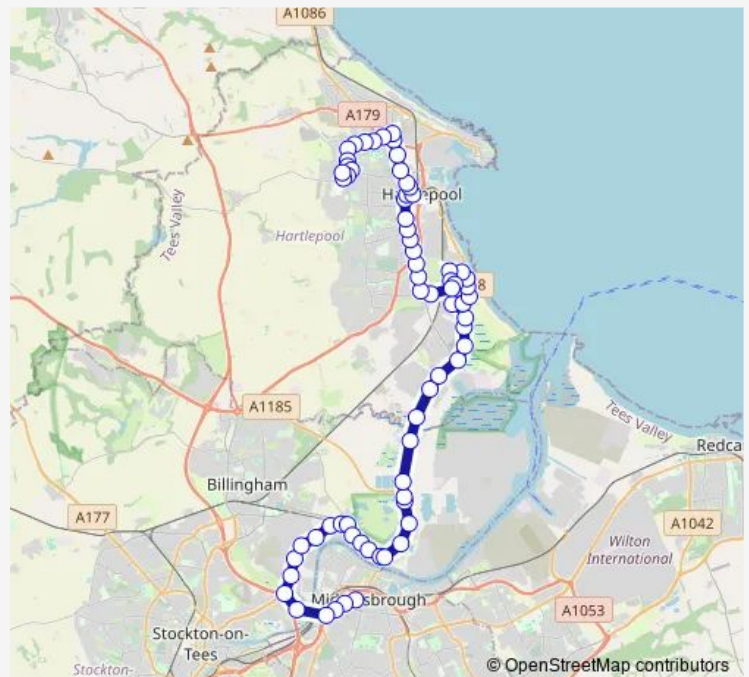

Bus 1 Hartlepool High Tunstall - Middlesbrough Bus Station

[Go to website](#)

Direction

Hayston Road — Bus Station Stand 11

69 stops

[Open route schedule](#)

- Hayston Road
- Nookston Close
- Throston Medical Centre
- Falcon Road
- Anglesey Grove
- Cardigan Grove
- Throston Close
- University Hospital
- Holdforth Road East End
- Richardsons & Westgarth Social Club
- Sports & Technology College
- Wharton Terrace
- Grainger Street
- Mill House Leisure Centre
- Rium Terrace
- Victoria Road - Grand Hotel
- York Road - Central Library
- Gill Street
- Burn Valley Roundabout
- St Aidan's Church
- Sydenham Road

Route schedule

Hayston Road — Bus Station Stand 11

Monday	06:12-17:50
Tuesday	06:12-17:50
Wednesday	06:12-17:50
Thursday	06:12-17:50
Friday	06:12-17:50
Saturday	07:02-17:50
Sunday	09:33-16:45

Route info

Direction: Hayston Road

Stops: 69

Trip Duration: 0 hour 52 min

1 — Hartlepool High Tunstall - Middlesbrough Bus Station

Windermere Road

Stagecoach Depot

Park View Industrial Estate

Golden Flatts Roundabout

Ripon Close

Warkworth Drive

Hayston Road

Direction

Hayston Road — Elizabeth Way Shops

29 stops

[Open route schedule](#)

Hayston Road

Nookston Close