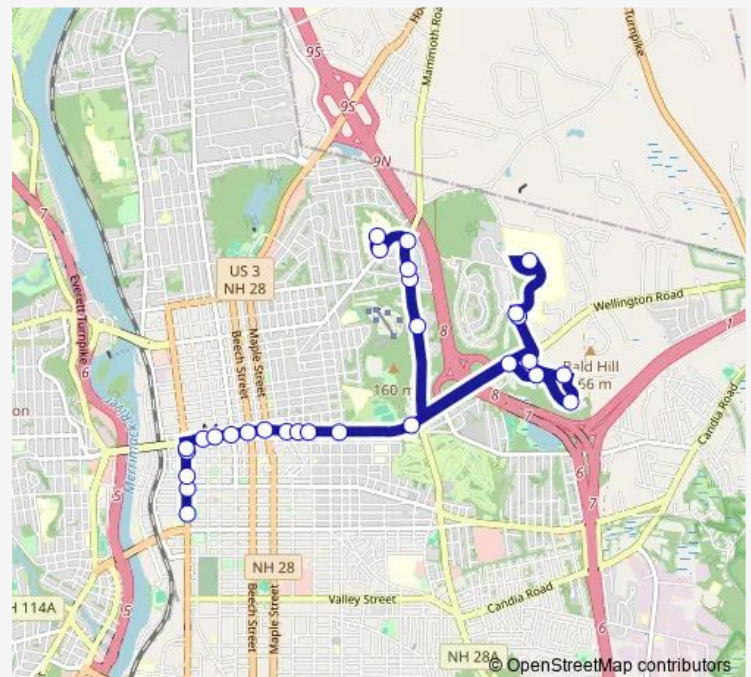

Eastern Ave & Karatzas

Karatzas Ave & Old Wellington

Edward J Roy Carlton Place Ob

Route schedule

Downtown - Veterans Park — VA Hospital

Monday 07:15-17:15

Tuesday 07:15-17:15

Wednesday 07:15-17:15

Thursday 07:15-17:15

Friday 07:15-17:15

Saturday 10:30-16:30

Sunday —

Route info

Direction: Downtown - Veterans Park

Stops: 29

Trip Duration: 0 hour 30 min

1 — FR1 Dartmouth/VA Hospital

Dartmouth Hitchcock

Edward J Roy Carlton Place Ib

Mammoth Rd & Derryfield Ct

Mammoth Rd & Kennard

Mammoth Rd & Croteau

Mammoth Rd & Smyth Rd

Smith Rd & Smith Lane

VA Hospital

Direction

VA Hospital — Downtown/Double Tree Hotel

10 stops

[Open route schedule](#)

VA Hospital

Bridge St & Highland

Bridge St & Weston