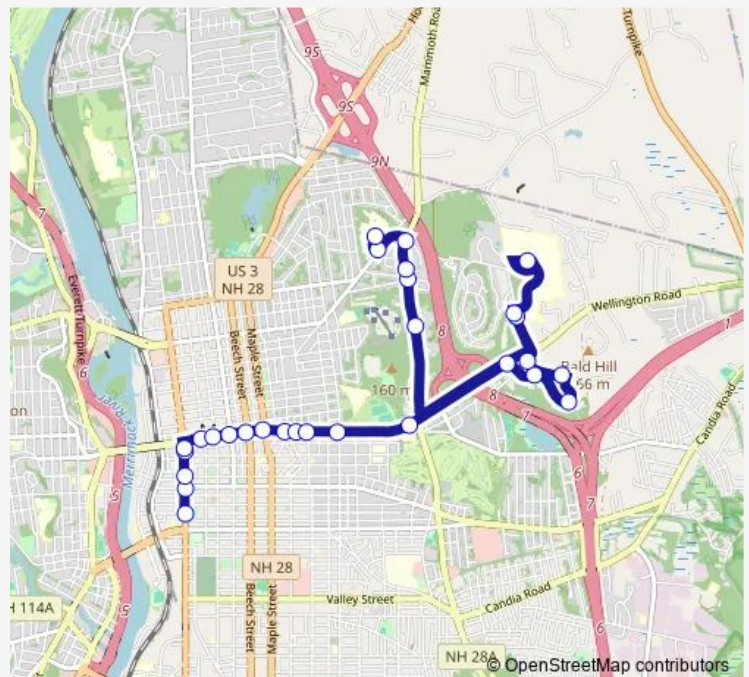

### Route schedule

Downtown - Veterans Park — VA Hospital

Monday 07:15-17:15

Tuesday 07:15-17:15

Wednesday 07:15-17:15

Thursday 07:15-17:15

Friday 07:15-17:15

Saturday 10:30-16:30

### Route info

Direction: Downtown - Veterans Park

Stops: 29

Trip Duration: 0 hour 30 min

1 — FR1 Dartmouth/VA Hospital

Dartmouth Hitchcock

Edward J Roy Carlton Place lb

Mammoth Rd & Derryfield Ct

## Route schedule

VA Hospital — Downtown/Double Tree Hotel

Monday 07:45-17:45

Tuesday 07:45-17:45

Wednesday 07:45-17:45

Thursday 07:45-17:45

Friday 07:45-17:45

Saturday 11:00-17:00

## Route info

Direction: VA Hospital

Stops: 10

Trip Duration: 0 hour 10 min

1 Bus time schedules and route maps are available in an offline PDF at [busmaps.com](https://busmaps.com). Use the [busmaps.com](https://busmaps.com) website to see live bus times, train schedule or subway schedule, and step-by-step directions for all public transit in Manchester