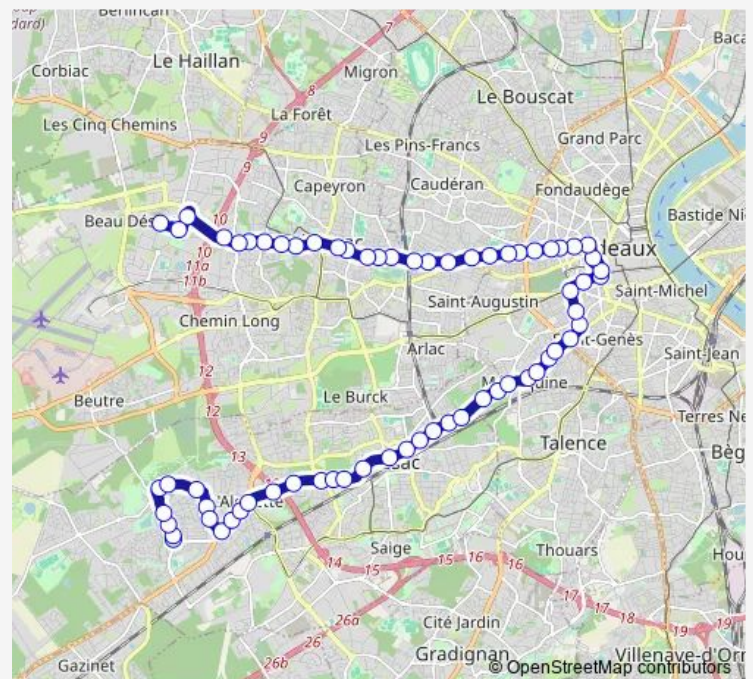

### Route info

Direction: Beaudésert

Stops: 67

Trip Duration: 1 hour 29 min

1 — Lianes 1

BusMaps

Lognac

Clinique St Augustin