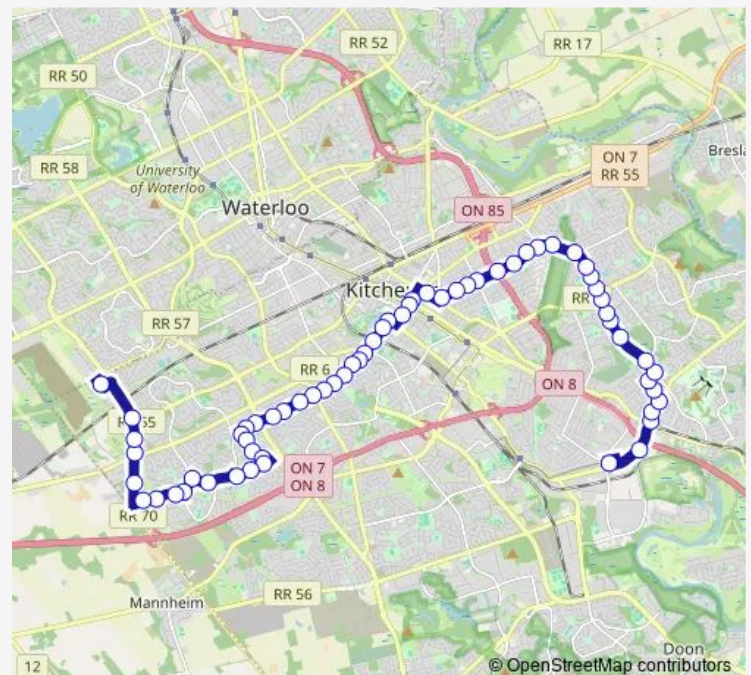

Bus 1 Queen-River

[Go to website](#)

Direction

The Boardwalk Station — Fairway Station

66 stops

[Open route schedule](#)

The Boardwalk Station

Ira Needles / Victoria

Thursday 05:30-24:00

Friday 05:30-24:00

Saturday 06:00-24:00

Sunday 08:00-24:00

Route info

Direction: The Boardwalk Station

Stops: 66

Trip Duration: 0 hour 48 min

■ 1 — Queen-River

Queens / Silverspring

Queens / Warren

Queens / Cecile

Queens / Westmount

Queens / Blueridge

Queens / Lakeside Park Trail

Queens / Belmont

Thursday 05:45-24:00

Friday 05:45-24:00

Saturday 06:00-24:00

Sunday 08:00-24:00

Route info

Direction: Fairway Station

Stops: 63

Trip Duration: 0 hour 53 min