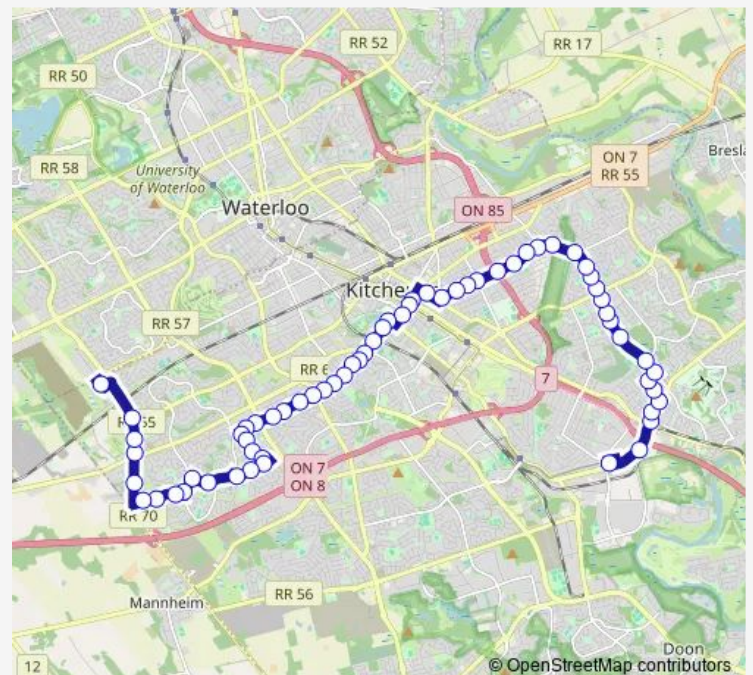

Bus 1 Queen-River

[Go to website](#)

Direction

The Boardwalk Station — Fairway Station

66 stops

[Open route schedule](#)

The Boardwalk Station

Ira Needles / Victoria

Thursday 05:30-24:00

Friday 05:30-24:00

Saturday 06:00-24:00

Sunday 08:00-24:00

Route info

Direction: The Boardwalk Station

Stops: 66

Trip Duration: 0 hour 48 min

■ 1 — Queen-River

Queens / Silverspring

Queens / Warren

Queens / Cecile

Queens / Westmount

Queens / Blueridge

Queens / Lakeside Park Trail

Queens / Belmont

Thursday 05:45-24:00

Friday 05:45-24:00

Saturday 06:00-24:00

Sunday 08:00-24:00

Route info

Direction: Fairway Station

Stops: 63

Trip Duration: 0 hour 57 min