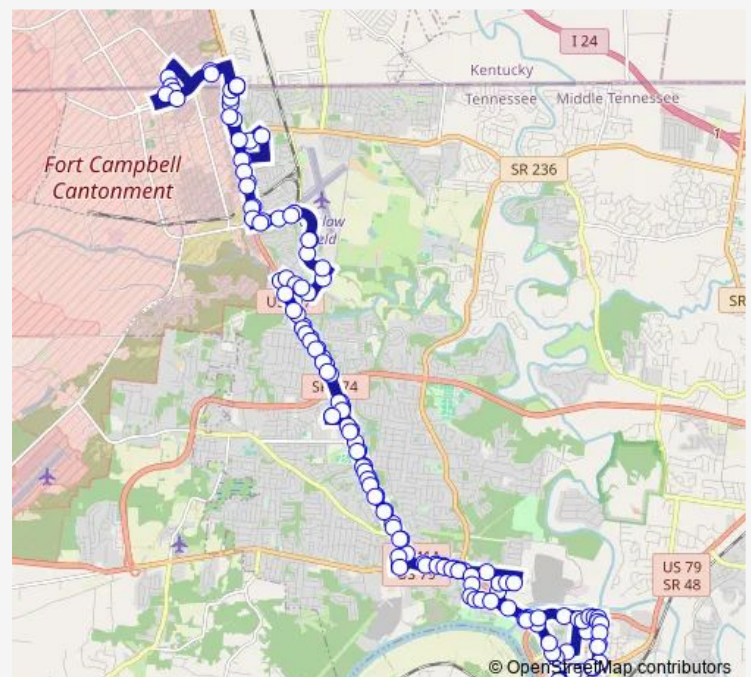

Chapel St and Ford St

E Street

New Providence Blvd & E St

Providence & Peachers Mill

Route schedule

CTS Transit Center — CTS Transit Center

Monday 05:00-19:00

Tuesday 05:00-19:00

Wednesday 05:00-19:00

Thursday 05:00-19:00

Friday 05:00-19:00

Saturday 07:00-19:00

Sunday —

Route info

Direction: CTS Transit Center

Stops: 144

Trip Duration: 1 hour 50 min

1 — 1 - Ft. Campbell

New Providence Blvd at Colombo's Bar

New Providence Blvd at New Way Community Church

Providence Blvd at Travel Inn

New Providence Blvd at Wigs and Beauty

Ft Campbell Blvd and Rural King (shelter)