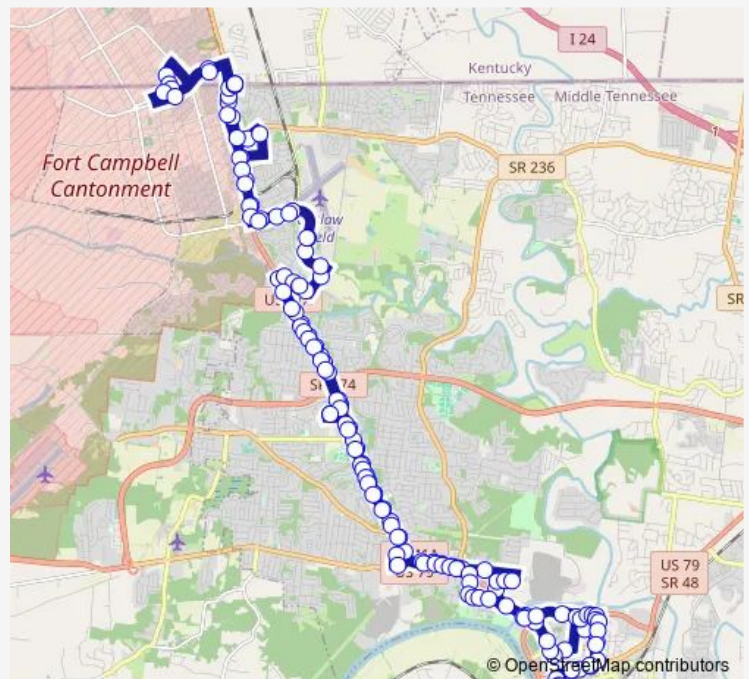

[Go to website](#)

Direction
 CTS Transit Center — CTS Transit Center
 117 stops
[Open route schedule](#)

- CTS Transit Center
- 319 North 2nd
- North Second St and Forbes Ave
- N 2nd st across from Clarksville Academy
- N Second and Shoney's
- New Providence Blvd@ West-gate Motel
- New Providence Blvd and Washtopia
- New Providence Blvd at BP gas station
- New Providence Blvd at Church of Christ
- New Providence Blvd at Showtime car lot
- New Providence Blvd & E St
- Providence & Peachers Mill
- New Providence Blvd at Colombo's Bar
- New Providence Blvd at New Way Community Church
- Providence Blvd at Travel Inn
- New Providence Blvd at Wigs and Beauty
- Ft Campbell Blvd and Rural King (shelter)
- Ft Campbell Blvd at First Advantage Atm
- Ft Campbell Blvd and Maple St (shelter)
- Ft Campbell Blvd and Cumberland Presbyterian Church
- Ft Campbell Blvd and Bell Air Blvd

Route schedule
 CTS Transit Center — CTS Transit Center

Monday	04:40
Tuesday	04:40
Wednesday	04:40
Thursday	04:40
Friday	04:40
Saturday	06:40
Sunday	—

Route info
 Direction: CTS Transit Center
 Stops: 117
 Trip Duration: 1 hour 8 min