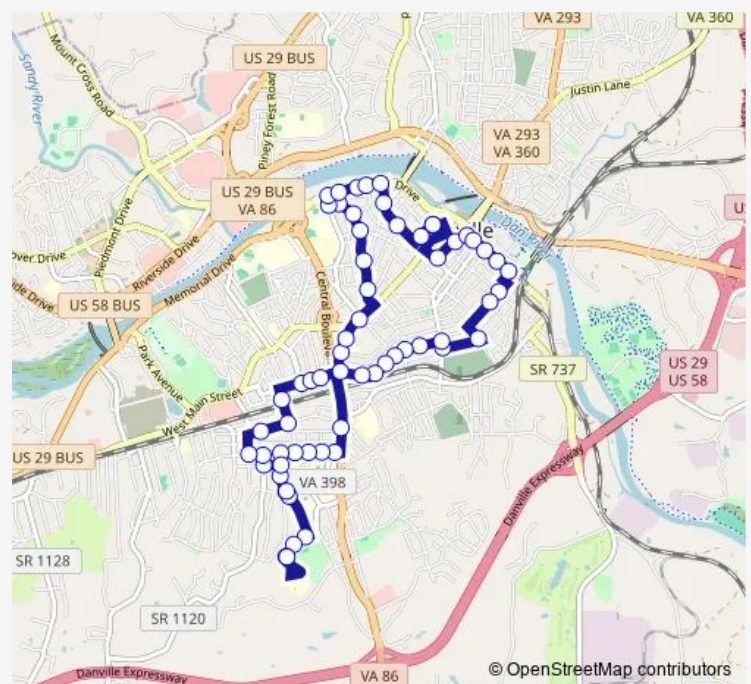

Direction

Danville Transit System Hub — Danville Transit System Hub

62 stops

[Open route schedule](#)

Danville Transit System Hub

Patton St Biscuitville

Patton At Courthouse

Patton & Craghead

Kemper Rd House Of Prayer

Route schedule

Danville Transit System Hub — Danville Transit System Hub

Monday	06:40-17:45
Tuesday	06:40-17:45
Wednesday	06:40-17:45
Thursday	06:40-17:45
Friday	06:40-17:45
Saturday	06:40-17:45
Sunday	—

Route info

Direction: Danville Transit System Hub

Stops: 62

Trip Duration: 0 hour 37 min

1 — Kemper Road - Dcc

Kemper & Reid

Kemper & Boswell

Kemper & Southampton