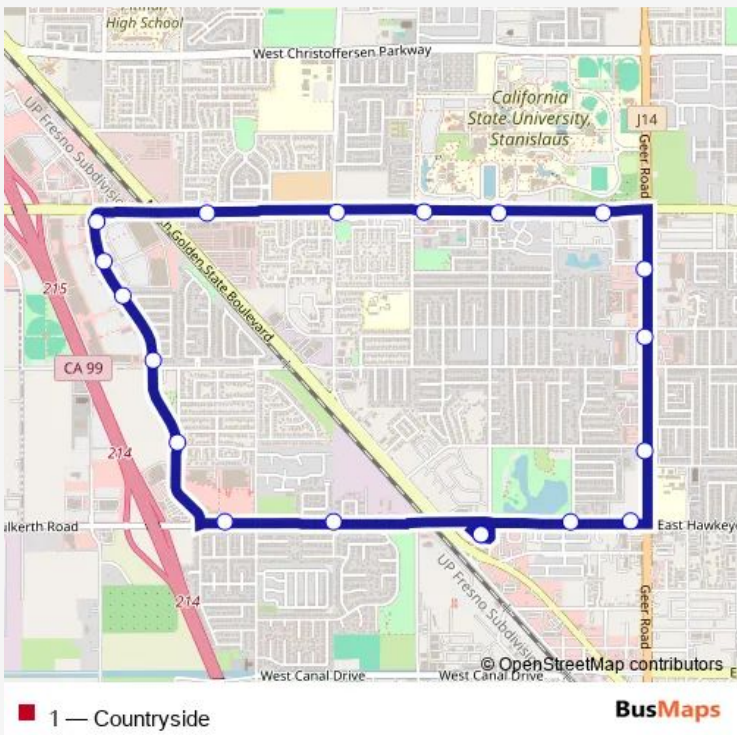

## Bus 1 Countryside

[Go to website](#)

**Direction**  
 Roger K. Fall Transit Center — Roger K. Fall Transit Center

19 stops

[Open route schedule](#)

- Roger K. Fall Transit Center
- Fulkerth & Carnegie
- Fulkerth & Countryside
- Countryside & Shetland
- Countryside & Tuolumne
- Countryside at Retreat
- Countryside & Monte Vista Crossings
- Countryside & Monte Vista
- Monte Vista & Summer Creek
- Monte Vista & Walnut
- Monte Vista & Crowell
- Monte Vista & Dels
- Monte Vista & Niagra
- Geer & Regis
- Geer & Minnesota
- Geer & Pedras
- Hawkeye & Geer
- Hawkeye & Donnelly Park
- Roger K. Fall Transit Center

**Route schedule**  
 Roger K. Fall Transit Center — Roger K. Fall Transit Center

Monday	06:00-20:30
Tuesday	06:00-20:30
Wednesday	06:00-20:30
Thursday	06:00-20:30
Friday	06:00-20:30
Saturday	09:10-18:25
Sunday	—

**Route info**  
 Direction: Roger K. Fall Transit Center  
 Stops: 19  
 Trip Duration: 0 hour 23 min

1 Bus time schedules and route maps are available in an offline PDF at [busmaps.com](https://busmaps.com). Use the [busmaps.com](https://busmaps.com) website to see live bus times, train schedule or subway schedule, and step-by-step directions for all public transit in Modesto

The schedule is provided in the local timezone. Times with "(+1)" indicate departures on the next day.

PDF file created on 2025-01-16

2024 BusMaps.com - All Rights Reserved