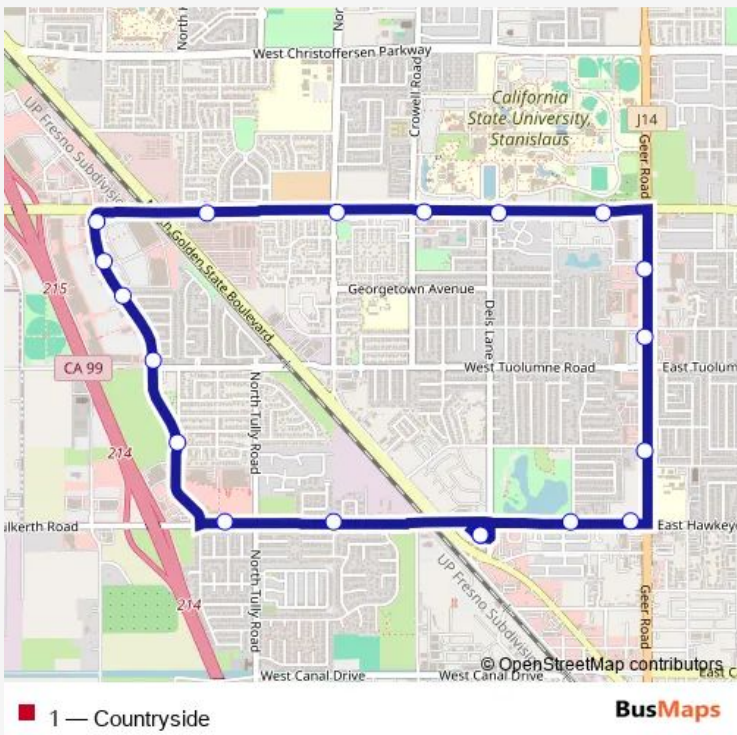

Bus 1 Countryside

[Go to website](#)

Direction
 Roger K. Fall Transit Center — Roger K. Fall Transit Center

19 stops

[Open route schedule](#)

- Roger K. Fall Transit Center
- Fulkerth & Carnegie
- Fulkerth & Countryside
- Countryside & Shetland
- Countryside & Tuolumne
- Countryside at Retreat
- Countryside & Monte Vista Crossings
- Countryside & Monte Vista
- Monte Vista & Summer Creek
- Monte Vista & Walnut
- Monte Vista & Crowell
- Monte Vista & Dels
- Monte Vista & Niagra
- Geer & Regis
- Geer & Minnesota
- Geer & Pedras
- Hawkeye & Geer
- Hawkeye & Donnelly Park
- Roger K. Fall Transit Center

Route schedule

Roger K. Fall Transit Center — Roger K. Fall Transit Center

Monday	06:00-20:30
Tuesday	06:00-20:30
Wednesday	06:00-20:30
Thursday	06:00-20:30
Friday	06:00-20:30
Saturday	09:10-18:25
Sunday	—

Route info

Direction: Roger K. Fall Transit Center

Stops: 19

Trip Duration: 0 hour 23 min

1 Bus time schedules and route maps are available in an offline PDF at busmaps.com. Use the busmaps.com website to see live bus times, train schedule or subway schedule, and step-by-step directions for all public transit in Modesto