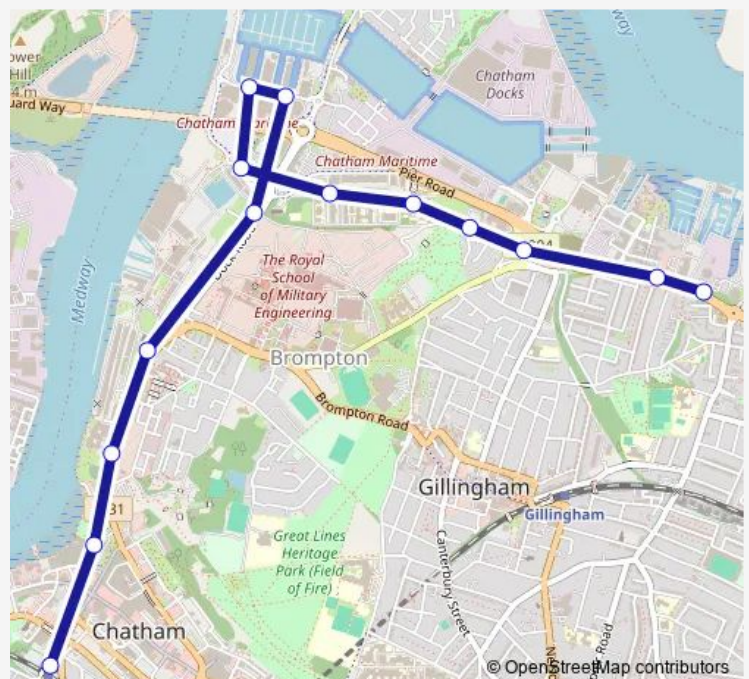

Fort Amherst Council Offices

Dockyard Main Gate

St George's Centre

Asda

Bridge Road

Mid Kent College

Route schedule

Chatham Railway Station — Mid Kent College

Monday 07:42

Tuesday 07:42

Wednesday 07:42

Thursday 07:42

Friday 07:42

Saturday —

Sunday —

Route info

Direction: Chatham Railway Station

Stops: 8

Trip Duration: 0 hour 18 min

1 — Gillingham - University Of Medway - Chatham

Direction

The Strand — Chatham Railway Station

15 stops

[Open route schedule](#)

Route info

Direction: The Strand

Stops: 15

Trip Duration: 0 hour 25 min

Direction

Chatham Railway Station — The Strand

14 stops

[Open route schedule](#)