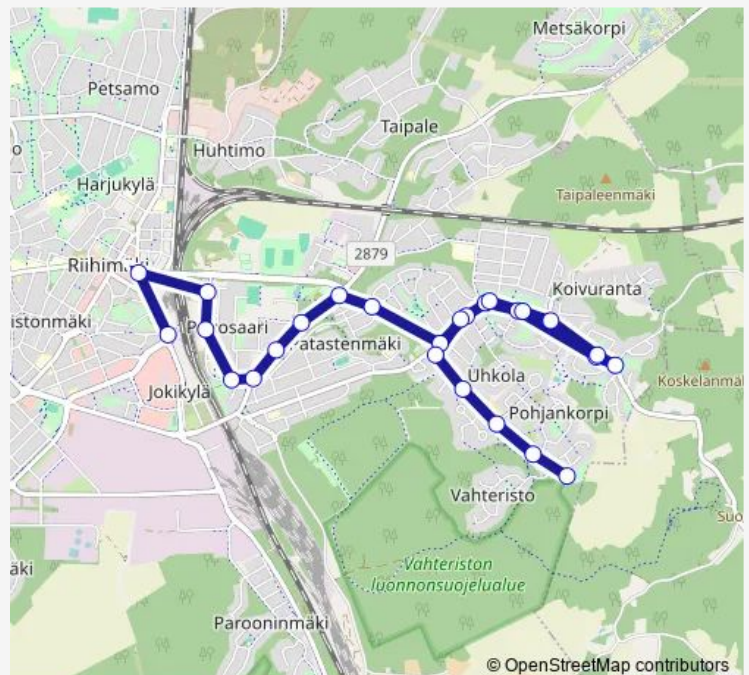

Koivurannantie L

Impivaarantie L

Simeonintie L

Route schedule

Rautatieasema B — Teerimäki

Monday 09:45

Tuesday 07:45

Wednesday 09:45

Thursday 09:45

Friday 09:45

Saturday 07:45

Sunday 09:45

Route info

Direction: Rautatieasema B

Stops: 26

Trip Duration: 0 hour 16 min