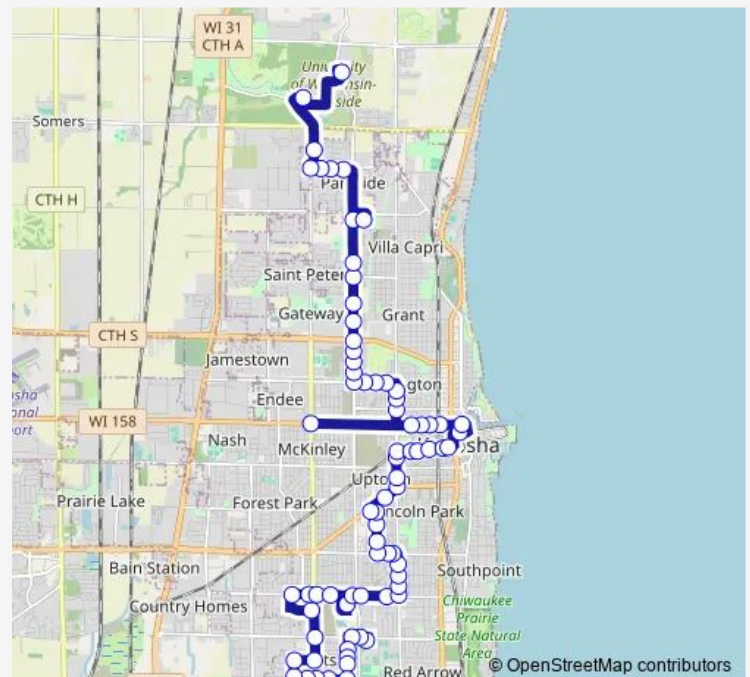

87th St & 39th Ave (Sw)

39th Ave and 85th St (Se)

81st St and 39th Ave (Nw)

43rd Ave and 39th St (Se)

80th St and 40th Ave

80th St and 39th Ave (Sw)

80th St & 35th Ave (Sw)

Festival Foods Transfer Center

80th St and 30th Ave (Sw)

### Route schedule

Tremper High School — Tallent Hall UW-Parkside

Monday 04:55-18:35

Tuesday 04:55-18:35

Wednesday 04:55-18:35

Thursday 04:55-18:35

Friday 04:55-18:35

Saturday —

### Route info

Direction: Tremper High School

Stops: 75

Trip Duration: 0 hour 55 min

1 — Route 1

80th ST and 29th Ave (S)

80th St and 25th Ave (Sw)

22nd Ave and 80th (Ne)