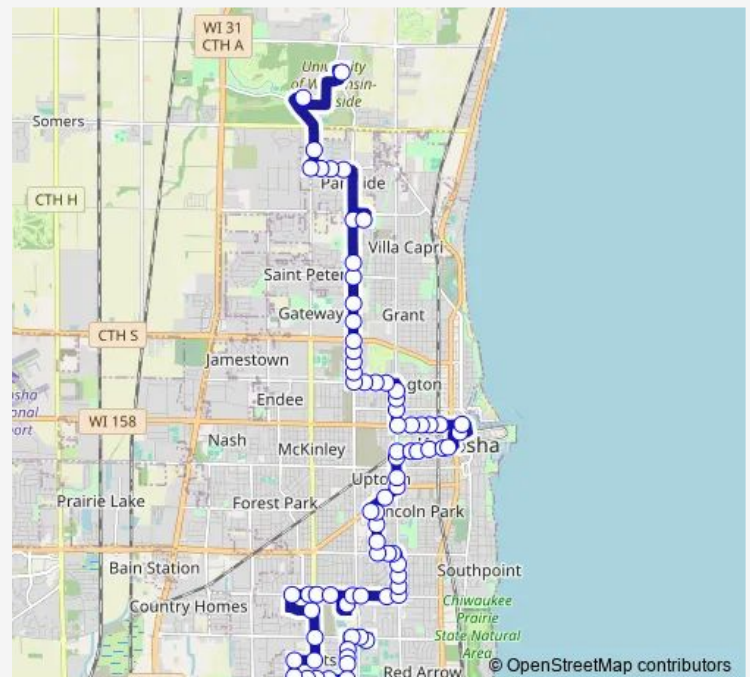

80th St & 35th Ave (Sw)

Festival Foods Transfer Center

80th St and 30th Ave (Sw)

Route schedule

Tremper High School — Tallent Hall UW-Parkside

Monday 04:55-18:35

Tuesday 04:55-18:35

Wednesday 04:55-18:35

Thursday 04:55-18:35

Friday 04:55-18:35

Saturday —

Sunday —

Route info

Direction: Tremper High School

Stops: 75

Trip Duration: 0 hour 55 min

1 — Route 1

80th ST and 29th Ave (S)

80th St and 25th Ave (Sw)

22nd Ave and 80th (Ne)

22nd Ave & 79th St (Se)

22nd Ave and 78th St (Se)

22nd Ave and 76th St (Se)

75th St and 23rd Ave (Ne)

75th St and 24th Ave (Ne)

75th St and 26th Ave (Ne)

26th Ave and 73rd ST (Se)

26th Ave and 69th St (Se)

26th Ave and 67th St (Se)

67th St and 27th Ave (Ne)

Roosevelt Rd & 24th Ave (Sw)

22nd Ave & 63rd St (Northbound)