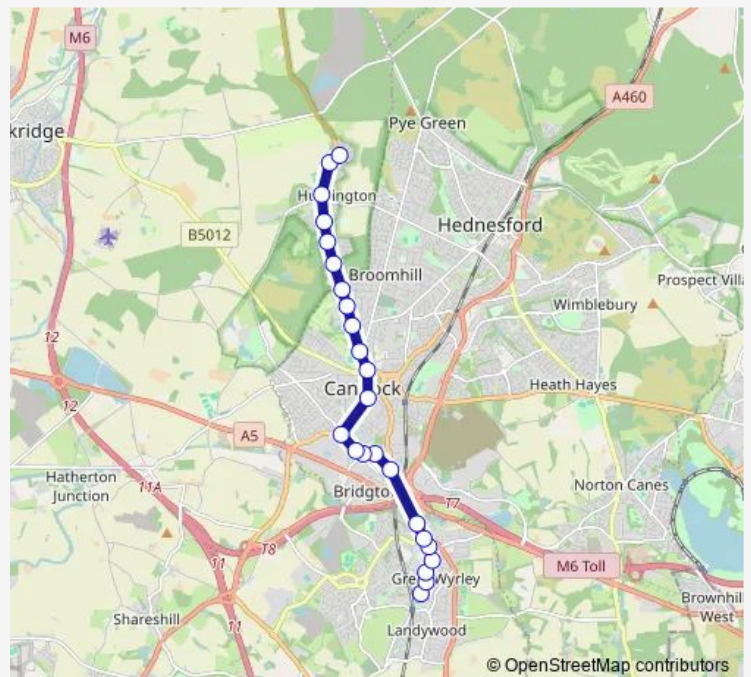

Cotswold Avenue

Park Lane

Great Wyrley Academy

Darges Lane

Leacroft Lane

East Street

Waterbrook Way

Longford Road

Thursday 09:29-14:29

Friday 09:29-14:29

Saturday 09:29-14:29

Sunday 09:29-14:29

Route info

Direction: Lingfield Drive

Stops: 24

Trip Duration: 0 hour 27 min

1 — Huntington - Cannock - Great Wyrley

Littleton Arms PH

St Thomas Church

Cherry Tree Road

Direction

Cherry Tree Road — Lingfield Drive

35 stops

[Open route schedule](#)

Saturday 09:00-14:00

Sunday 09:00-14:00

Route info

Direction: Cherry Tree Road

Stops: 35

Trip Duration: 0 hour 29 min

Sports and Social Club

Shaws Lane